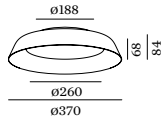

Tech Specifications

IP44 1.0

LED 13W | 220-240VAC | 50-60Hz
AC PCB 3-step low flicker
phase-cut dim | steel wet painted opal
PMMA cover
white | white/gold | copper
black/gold | black/copper | black

IP44 2.0