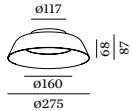

Tech Specifications

IP44 1.0

LED 13W | 220-240VAC | 50-60Hz
AC PCB 3-step low flicker
phase-cut dim | steel wet painted opal
PMMA cover
white | white/gold | copper
black/gold | black/copper | black

IP44 2.0