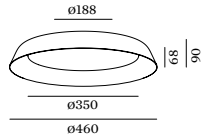

IP44 3.0

LED 32W | 220-240VAC | 50-60Hz
AC PCB 3-step low flicker
phase-cut dim | steel wet painted opal
PMMA cover
white | white/gold | copper
black/gold | black/copper | black