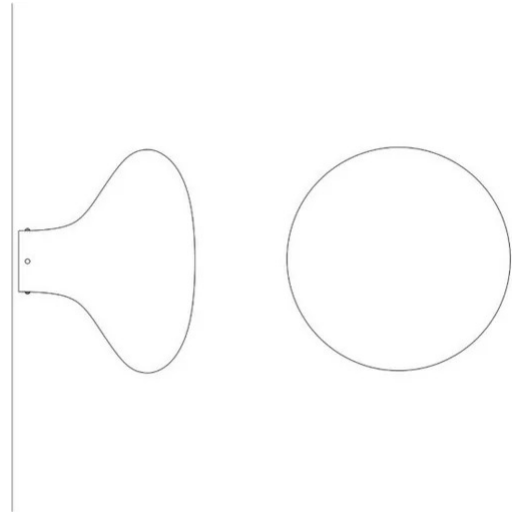

# Pin

Michel Boucquillon

colors

Typology Ceiling  
Utilisation Indoor

15 W E27

diffuse light

Wall/ceiling lamp diffused light, rotational moulded, white polyethylene material, support painted aluminium. For Led bulb. Available also in the standing version.

Family	Pin
Typology	Ceiling
Utilisation	Indoor

**Dimensions**

Profondità	30 cm
Diameter	38 cm
Power supply cable length	0 cm
Weight	1.5 Kg

**Materials**

Structure	polyethylene
-----------	--------------

**Certifications**

**EcoLabel**

**Colour variant code**

2880/30

White

Gallery