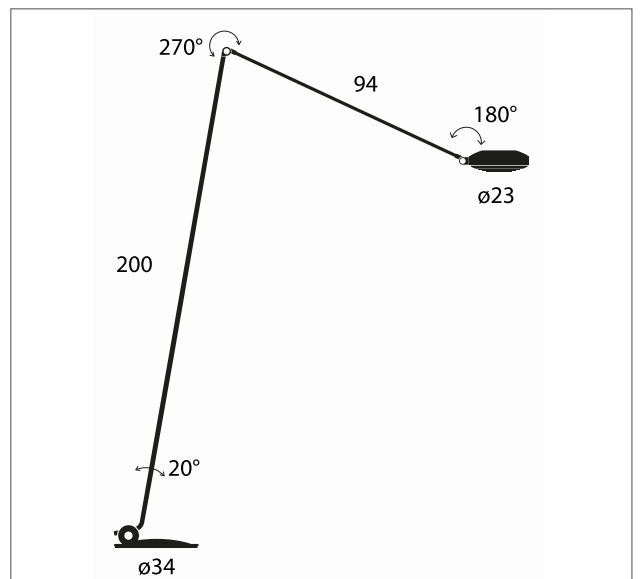

## LIGHT EMISSION

Light source power: 40,8W	Efficacy 3000K: 49lm/W
Power absorption: 48W	Source Flux 2700K: 2744lm@700mA
Light Emission: Diffuse	Emitted Flux 2700K: 2280lm
Light Direction: Direct/Indirect	Efficacy 2700K: 47lm/W
Light Source: Discrete LED	CCT: 2700/3000K
Source Flux 3000K: 2936lm@700mA	CRI: 97
Emitted Flux 3000K: 2346lm	Lifetime: >55000h

## PACKAGING DATA

Box dimensions: 211x33x13 cm  
Volume: 0,145 m<sup>3</sup>  
Gross weight: 18,2 kg  
Second box dimensions: 41,5x41,5x10,5 cm