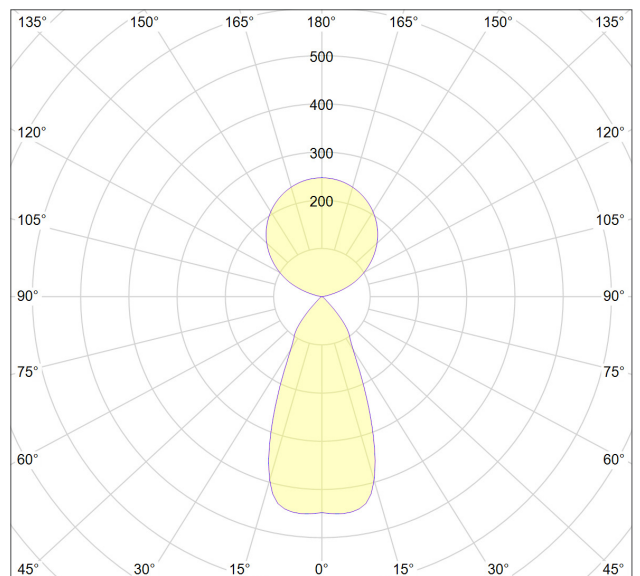

## LIGHT EMISSION

Light source power: 40,8W	Efficacy 3000K: 49lm/W
Power absorption: 48W	Source Flux 2700K: 2744lm@700mA
Light Emission: Diffuse	Emitted Flux 2700K: 2280lm
Light Direction: Direct/Indirect	Efficacy 2700K: 47lm/W
Light Source: Discrete LED	CCT: 2700/3000K
Source Flux 3000K: 2936lm@700mA	CRI: 97
Emitted Flux 3000K: 2346lm	Lifetime: >55000h

## PACKAGING DATA

Box dimensions: 211x33x13 cm  
Volume: 0,145 m<sup>3</sup>  
Gross weight: 18,2 kg  
Second box dimensions: 41,5x41,5x10,5 cm