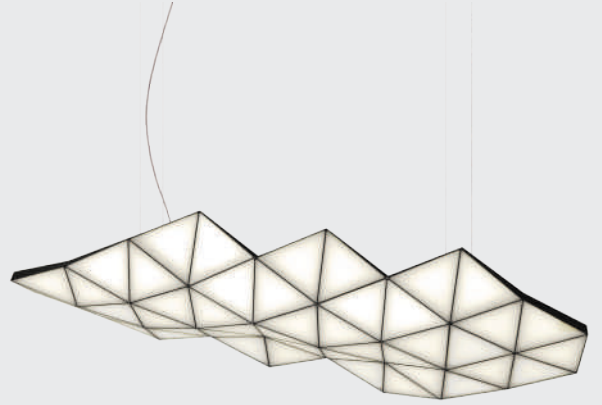

Tokio.

tri light

TRI LIGHT

The perfect triangular tiling honeycomb, the TRI Light. An enlightenment piece for the post-factual era. A paracompact flexible design system that can easily be perpetuated into infinity. For those of us humble enough to understand constraints of mortality it can be custom build to desired size and shape. Milled and anodized, each aluminum triangle shines on its own, creating widely dispersed, harmonious light evoking the importance of the elementary particles. Let the LED shine through.

TRI 18.1

L 85,5 cm / 33.7" W 46 cm / 18.1"

TRI 26

L 119 cm / 46.9" W 46,3 cm / 18.2"

TRI 36

L 136,1 cm / 53.6" W 57,2 cm / 22.5"

TRI 46

L 153,2 cm / 60.3" W 67,2 cm / 26.5"