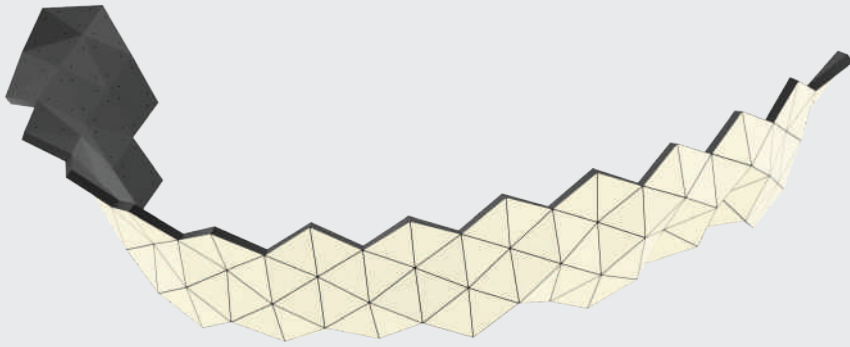

TRI 136

L 183.3 cm / 72.1" W 287.3 cm / 113.1"   LARGE: L 366.6 cm / 144.3" W 574.6 cm / 226.2"

TRI 136.01

L 182.3 cm / 71.7" W 167.5 / 65.9"   LARGE: L 364.6 cm / 143.5" W 335 / 132"

H 257 cm / 101.1"   LARGE: H 514 cm / 202.4"