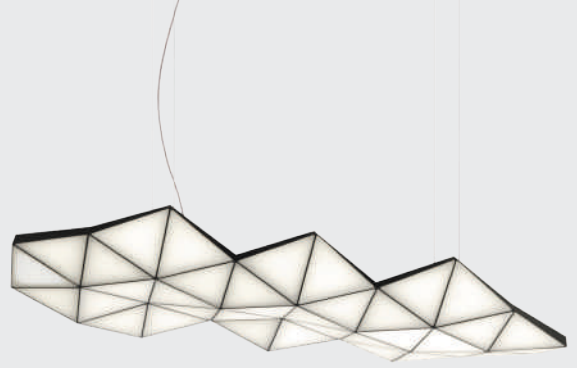

Tokio.

tri light

TRI LIGHT

The perfect triangular tiling honeycomb, the TRI Light. An enlightenment piece for the post-factual era. A paracompact flexible design system that can easily be perpetuated into infinity. For those of us humble enough to understand constraints of mortality it can be custom build to desired size and shape. Milled and anodized, each aluminum triangle shines on its own, creating widely dispersed, harmonious light evoking the importance of the elementary particles. Let the LED shine through.

TRI 18.1

L 85,5 cm / 33.7" W 46 cm / 18.1"

TRI 26

L 119 cm / 46.9" W 46,3 cm / 18.2"

TRI 36

L 136,1 cm / 53.6" W 57,2 cm / 22.5"

TRI 46

L 153,2 cm / 60.3" W 67,2 cm / 26.5"