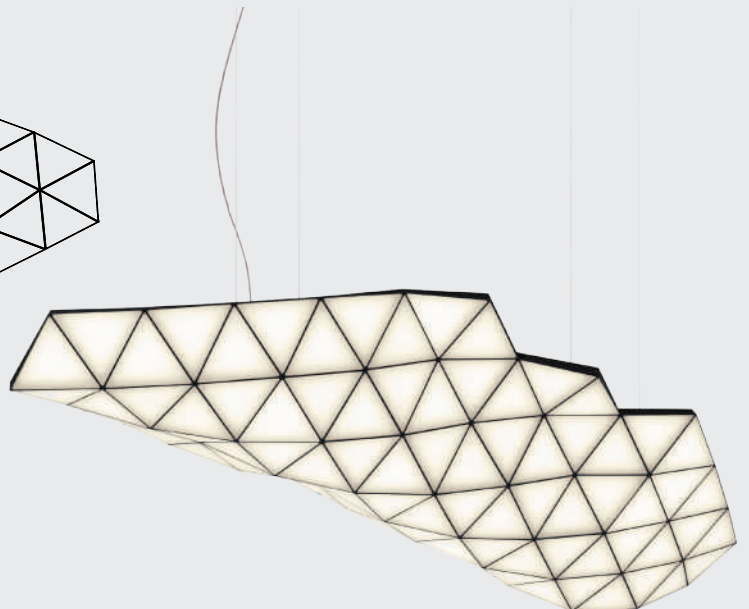

Tokio.

tri light

TRI LIGHT

The perfect triangular tiling honeycomb, the TRI Light. An enlightenment piece for the post-factual era. A paracompact flexible design system that can easily be perpetuated into infinity. For those of us humble enough to understand constraints of mortality it can be custom build to desired size and shape. Milled and anodized, each aluminum triangle shines on its own, creating widely dispersed, harmonious light evoking the importance of the elementary particles. Let the LED shine through.

TRI58

L 169,2 cm / 66.6" W 74,7 cm / 29.4"

TRI 82

L 205 cm / 80.7" W 86,7 cm / 34"

SPECIAL EDITIONS*

*Unique lighting sculptures. Some examples. Other configurations available on request. Each piece is edition of one.

TRI 08

L 83 cm / 32.7" W 29.6 cm / 11.7"

LARGE: L 166 cm / 65.4" W 59.2 cm / 23.3"

TRI 16

L 79.8 cm / 31.4" W 58.2 cm / 23"

LARGE: L 159.6 cm / 62.8" W 116.4 cm / 45.8"

TRI 23

L 88.2 cm / 34.7" W 85 cm / 33.5"