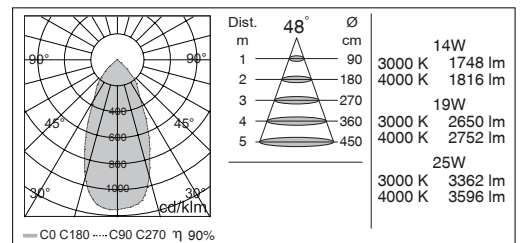

Made in Italy

*IP68 CONNECTORS ON REQUEST
*CONNETTORI IP68 SU RICHIESTA
code: 003.0223.0

*2x0,35 H05RN-F CABLE (1 meter) ON REQUEST
*CAVO 2X0,35 H05RN-F (1 metro) SU RICHIESTA
code: 003.0224.0

MAIN CODE CODICE BASE	RELEASE EDIZIONE	LIGHT COLOR COLORE LUCE	WATT WATT	OPTIC OTTICA	CONTROL CONTROLLO	FRAME COLOR COLORE
2568	.1	B 3000K	.14 14W	.D 20°	1 ON/OFF	.G STAIN. STEEL / INOX
		C 4000K	.19 19W	.F 30°	8 DIMMER 1-10V	
		* others on request / altri su richiesta	.25 25W	.I 48°		
				BZ 86°		
				CX ASYM 90°x45°		