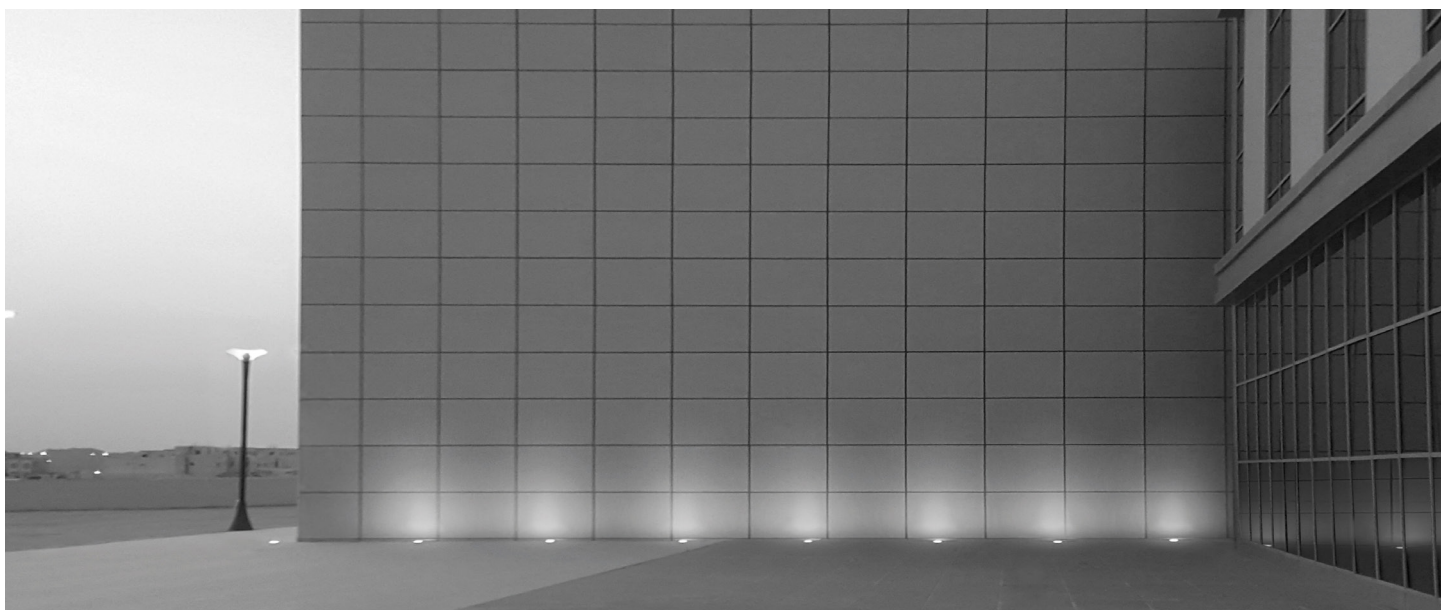

NEXO LUCE (Factory)
Strada Mirabella, 10
46040 Cavriana (MN), ITALY
T +39 0376 771513 F +39 0376 772235
sales@nexoluce.com www.nexoluce.com

Made in Italy