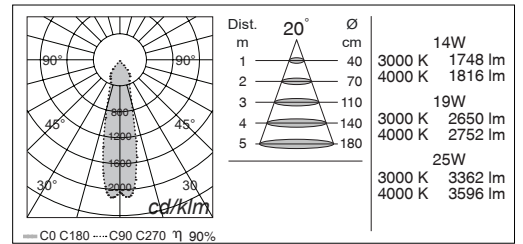

Made in Italy

*IP68 CONNECTORS ON REQUEST
*CONNETTORI IP68 SU RICHIESTA
code: 003.0223.0

*2x0,35 H05RN-F CABLE (1 meter) ON REQUEST
*CAVO 2X0,35 H05RN-F (1 metro) SU RICHIESTA
code: 003.0224.0

MAIN CODE CODICE BASE	RELEASE EDIZIONE	LIGHT COLOR COLORE LUCE	WATT WATT	OPTIC OTTICA	CONTROL CONTROLLO	FRAME COLOR COLORE
2568	.1	B 3000K	.14 14W	.D 20°	1 ON/OFF	.G STAIN. STEEL / INOX
		C 4000K	.19 19W	.F 30°	8 DIMMER 1-10V	
		* others on request / altri su richiesta	.25 25W	.I 48°		
				BZ 86°		
				CX ASYM 90°x45°		