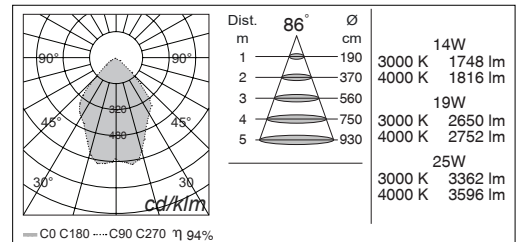

Made in Italy

*IP68 CONNECTORS ON REQUEST
*CONNETTORI IP68 SU RICHIESTA
code: 003.0223.0

*2x0,35 H05RN-F CABLE (1 meter) ON REQUEST
*CAVO 2X0,35 H05RN-F (1 metro) SU RICHIESTA
code: 003.0224.0

MAIN CODE CODICE BASE	RELEASE EDIZIONE	LIGHT COLOR COLORE LUCE	WATT WATT	OPTIC OTTICA	CONTROL CONTROLLO	FRAME COLOR COLORE
2568	.1	B 3000K	.14 14W	.D 20°	1 ON/OFF	.G STAIN. STEEL / INOX
		C 4000K	.19 19W	.F 30°	8 DIMMER 1-10V	
		* others on request / altri su richiesta	.25 25W	.I 48°		
				BZ 86°		
				CX ASYM 90°x45°		