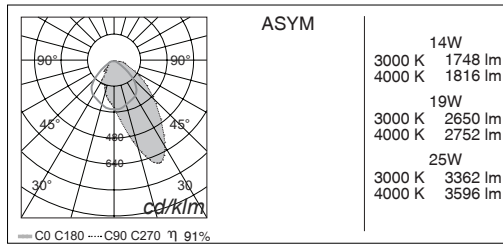

*IP68 CONNECTORS ON REQUEST
*CONNETTORI IP68 SU RICHIESTA
code: 003.0223.0

*2x0,35 H05RN-F CABLE (1 meter) ON REQUEST
*CAVO 2X0,35 H05RN-F (1 metro) SU RICHIESTA
code: 003.0224.0

MAIN CODE CODICE BASE	RELEASE EDIZIONE	LIGHT COLOR COLORE LUCE	WATT WATT	OPTIC OTTICA	CONTROL CONTROLLO	FRAME COLOR COLORE
2568	.1	B 3000K	.14 14W	.D 20°	1 ON/OFF	.G STAIN. STEEL / INOX
		C 4000K	.19 19W	.F 30°	8 DIMMER 1-10V	
		* others on request / altri su richiesta	.25 25W	.I 48°		
				BZ 86°		
				CX ASYM 90°x45°		

CODE EXAMPLE : Projector with warm white light color at 3000K, 14W, 20° optic, ON/OFF control, stainless steel color
2568.1B.14.D1.G

ESEMPIO DI CODIFICA : Proiettore con luce calda a 3000K, 14W, ottica 20°, controllo ON/OFF, colore inox
2568.1B.14.D1.G

NEXO LUCE (Factory)
Strada Mirabella, 10
46040 Cavriana (MN), ITALY
T +39 0376 771513 F +39 0376 772235
sales@nexoluce.com www.nexoluce.com

Made in Italy

© Nexo Luce, a company incorporated in Italy. The logo and the name are the property of Nexo Luce SRL. The present datasheet and its content in whole or in part are the property of Nexo Luce SRL. All rights reserved. We reserve the right to change details and specifications without prior written notice.