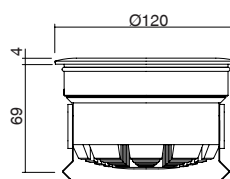

- *Proiettore LED circolare a pozzetto carrabile*
- *Corpo in alluminio tornito dal pieno lega 6082 con trattamento superficiale di protezione e successiva verniciatura in polvere di poliestere resistente agli agenti atmosferici, alla corrosione ed alle nebbie saline*
- *Cornice esterna in acciaio inox AISI 316L spazzolata*
- *Vetro di sicurezza temperato con bordi molati, extrachiario ed antiriflesso resistente agli shock termici*
- *Pressacavo in plastica resistente agli agenti atmosferici, alla corrosione ed alle nebbie saline. Guarnizioni in silicone. Alimentatore esterno IP67 incluso*
- *Connettore IP68 per la connessione fra proiettore ed alimentatore incluso*
- *Connettori IP68 maschio e femmina e cavo in neoprene per prolunga connessione (fra proiettore ed alimentatore) accessori disponibili su richiesta*
- *Controcassa per installazione inclusa. Senza viti visibili*
- *Installazione in un'unica fase senza la necessità di aprire l'apparecchiatura*
- *Temperatura ambiente massima ammissibile +50°C per le versioni da 14W e 19W, +40°C per la versione da 25W*

HOUSING/ CONTROCASSA