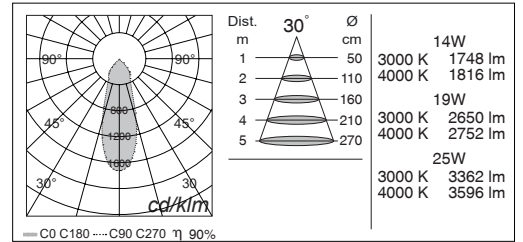

Made in Italy

*IP68 CONNECTORS ON REQUEST
*CONNETTORI IP68 SU RICHIESTA
code: 003.0223.0

*2x0,35 H05RN-F CABLE (1 meter) ON REQUEST
*CAVO 2X0,35 H05RN-F (1 metro) SU RICHIESTA
code: 003.0224.0

MAIN CODE CODICE BASE	RELEASE EDIZIONE	LIGHT COLOR COLORE LUCE	WATT WATT	OPTIC OTTICA	CONTROL CONTROLLO	FRAME COLOR COLORE
2568	.1	B 3000K	.14 14W	.D 20°	1 ON/OFF	.G STAIN. STEEL / INOX
		C 4000K	.19 19W	.F 30°	8 DIMMER 1-10V	
		* others on request / altri su richiesta	.25 25W	.I 48°		
				BZ 86°		
				CX ASYM 90°x45°		