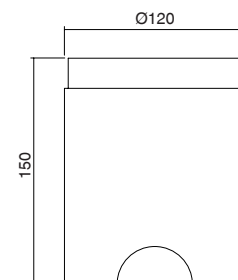

- *Proiettore LED circolare a pozzetto carrabile*
- *Corpo in alluminio tornito dal pieno lega 6082 con trattamento superficiale di protezione e successiva verniciatura in polvere di poliestere resistente agli agenti atmosferici, alla corrosione ed alle nebbie saline*
- *Cornice esterna in acciaio inox AISI 316L spazzolata*
- *Vetro di sicurezza temperato con bordi molati, extrachiario ed antiriflesso resistente agli shock termici*
- *Pressacavo in plastica resistente agli agenti atmosferici, alla corrosione ed alle nebbie saline. Guarnizioni in silicone. Alimentatore esterno IP67 incluso*
- *Connettore IP68 per la connessione fra proiettore ed alimentatore incluso*
- *Connettori IP68 maschio e femmina e cavo in neoprene per prolunga connessione (fra proiettore ed alimentatore) accessori disponibili su richiesta*
- *Controcassa per installazione inclusa. Senza viti visibili*
- *Installazione in un'unica fase senza la necessità di aprire l'apparecchiatura*
- *Temperatura ambiente massima ammissibile +50°C per le versioni da 14W e 19W, +40°C per la versione da 25W*

HOUSING/ CONTROCASSA