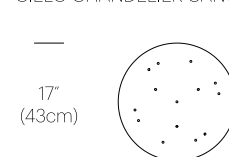

PACKAGING WEIGHT AND DIMENSIONS

Cielo:	3.65LBS	11" X 7.5" X 7.5"
	1.7KGS	28cm X 19cm X 19cm
Chandelier canopy 17":	15LBS	22" X 22" X 6"
	6.8KGS	56cm X 56cm X 15cm
Chandelier canopy 26":	30LBS	32" X 32" X 6"
	13.6KGS	81cm X 81cm X 15cm

DIMENSIONS

CIELO PLUS CHANDELIER

CIELO CHANDELIER 3

CIELO CHANDELIER 5

CIELO CHANDELIER CANOPY 3,5,7

CIELO CHANDELIER CANOPY 13

CIELO CHANDELIER 7

CIELO CHANDELIER 13