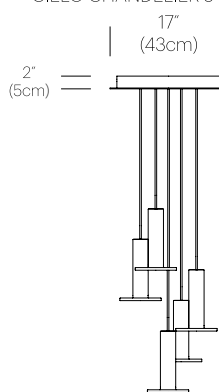

PACKAGING WEIGHT AND DIMENSIONS

Cielo:	3.65LBS	11" X 7.5" X 7.5"
	1.7KGS	28cm X 19cm X 19cm
Chandelier canopy 17":	15LBS	22" X 22" X 6"
	6.8KGS	56cm X 56cm X 15cm
Chandelier canopy 26":	30LBS	32" X 32" X 6"
	13.6KGS	81cm X 81cm X 15cm

DIMENSIONS

CIELO PLUS CHANDELIER

CIELO CHANDELIER 3

CIELO CHANDELIER 5

CIELO CHANDELIER CANOPY 3,5,7

CIELO CHANDELIER CANOPY 13

CIELO CHANDELIER 7

CIELO CHANDELIER 13