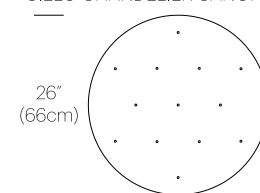

PACKAGING WEIGHT AND DIMENSIONS

Cielo:	3.65LBS	11" X 7.5" X 7.5"
	1.7KGS	28cm X 19cm X 19cm
Chandelier canopy 17":	15LBS	22" X 22" X 6"
	6.8KGS	56cm X 56cm X 15cm
Chandelier canopy 26":	30LBS	32" X 32" X 6"
	13.6KGS	81cm X 81cm X 15cm

DIMENSIONS

CIELO PLUS CHANDELIER

CIELO CHANDELIER 3

CIELO CHANDELIER 5

CIELO CHANDELIER CANOPY 3,5,7

CIELO CHANDELIER CANOPY 13

CIELO CHANDELIER 7

CIELO CHANDELIER 13