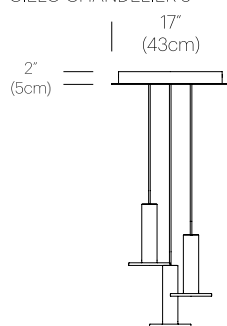

PACKAGING WEIGHT AND DIMENSIONS

Cielo:	3.65LBS	11" X 7.5" X 7.5"
	1.7KGS	28cm X 19cm X 19cm
Chandelier canopy 17":	15LBS	22" X 22" X 6"
	6.8KGS	56cm X 56cm X 15cm
Chandelier canopy 26":	30LBS	32" X 32" X 6"
	13.6KGS	81cm X 81cm X 15cm

DIMENSIONS

CIELO PLUS CHANDELIER

CIELO CHANDELIER 3

CIELO CHANDELIER 5

CIELO CHANDELIER CANOPY 3,5,7

CIELO CHANDELIER CANOPY 13

CIELO CHANDELIER 7

CIELO CHANDELIER 13