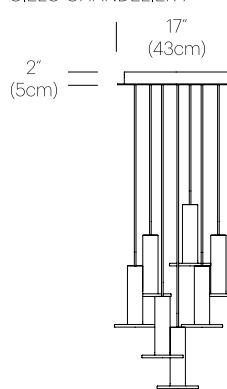

PACKAGING WEIGHT AND DIMENSIONS

Cielo:	3.65LBS	11" X 7.5" X 7.5"
	1.7KGS	28cm X 19cm X 19cm
Chandelier canopy 17":	15LBS	22" X 22" X 6"
	6.8KGS	56cm X 56cm X 15cm
Chandelier canopy 26":	30LBS	32" X 32" X 6"
	13.6KGS	81cm X 81cm X 15cm

DIMENSIONS

CIELO PLUS CHANDELIER

CIELO CHANDELIER 3

CIELO CHANDELIER 5

CIELO CHANDELIER CANOPY 3,5,7

CIELO CHANDELIER CANOPY 13

CIELO CHANDELIER 7

CIELO CHANDELIER 13