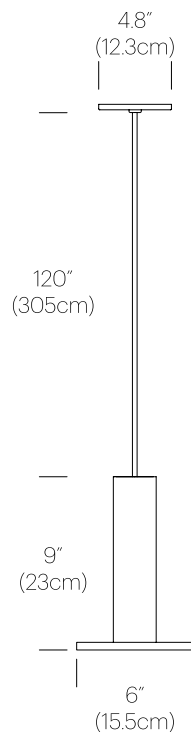

DIMENSIONS

CIELO PLUS