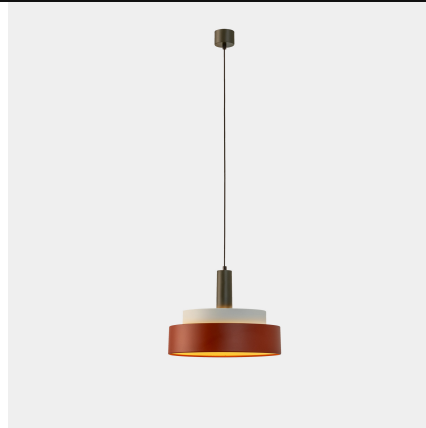

Keops 2 Bodies Small

Pendant Keops 2 Bodies Small E27 15 Multi-coloured 576lm

Technical features

Luminaire total power: 15W
 Lens / reflector angle: HORIZONTAL 124°
 Structure material: Aluminium
 Structure finish: Multi-coloured
 Recommended light bulb: E27
 Voltage / frequency: 100-240V/50-60Hz
 Power Factor: NULL
 Warranty: 5 años
 Easily recyclable luminaire

Luminotechnic features

Luminance C0°G65°: 1020
 Luminance C90°G65°: 1020

Lampholder	Quantity	Light source power (W)	Correlated Colour Temperature (CCT)
E27	1	Max. power 15W	-

Image may not match reference. LedsC4 reserves the right to amend any of the product's components. The data related to flux, power and colour temperature may be subject to changes made by the manufacturer.

Keops 2 Bodies Small

Pendant Keops 2 Bodies Small E27 15 Multi-coloured 576lm

Logistics

x 1

Packaging: 520mm x 530mm x
540mm

Light application

Image may not match reference. LedsC4 reserves the right to amend any of the product's components. The data related to flux, power and colour temperature may be subject to changes made by the manufacturer.