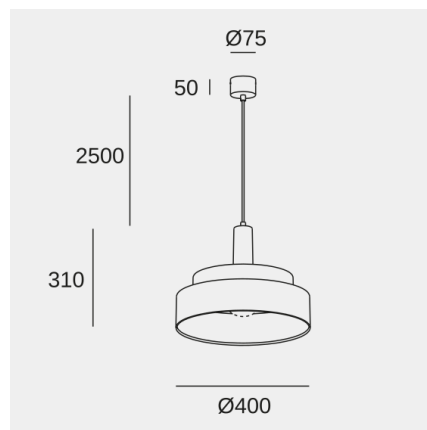

Keops 2 Bodies Small

Pendant Keops 2 Bodies Small E27 15 Multi-coloured 576lm

Technical features

Luminaire total power: 15W
 Lens / reflector angle: HORIZONTAL 124°
 Structure material: Aluminium
 Structure finish: Multi-coloured
 Recommended light bulb: E27
 Voltage / frequency: 100-240V/50-60Hz
 Power Factor: NULL
 Warranty: 5 años
 Easily recyclable luminaire

Luminotechnic features

Luminance C0°G65°: 1020
 Luminance C90°G65°: 1020

Lampholder	Quantity	Light source power (W)	Correlated Colour Temperature (CCT)
E27	1	Max. power 15W	-

Image may not match reference. LedsC4 reserves the right to amend any of the product's components. The data related to flux, power and colour temperature may be subject to changes made by the manufacturer.

Keops 2 Bodies Small

Pendant Keops 2 Bodies Small E27 15 Multi-coloured 576lm

Logistics

x 1

Packaging: 520mm x 530mm x
540mm

Light application

Image may not match reference. LedsC4 reserves the right to amend any of the product's components. The data related to flux, power and colour temperature may be subject to changes made by the manufacturer.