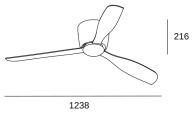

Bora ø1238mm

30-7972-14-F9

Jordi Blasi

Fan IP20 Bora ø1238mm LED warm-white 3000K 0-10V / DALI / PWM White White 1800

TECHNICAL FEATURES

Luminaire total power : 18W

Real lumens : 694

Nominal lumens : 1800

Real lm/W : 39

Lens / reflector angle : HORIZONTAL 123°

Structure material : Steel

Structure finish : White

Diffuser material : Glass

Diffuser finish : Sandblasted

Driver Brand : MEANWELL

Voltage / frequency : 220-240V/50-60Hz

VENTILATION FEATURES

Blade finish: White

Blade material: Polycarbonate

Maximum sound level (dB): 40

Minimum sound level (dB): 37

Maximum flow: 150.08

Power used: 18W

Service value: 8.34