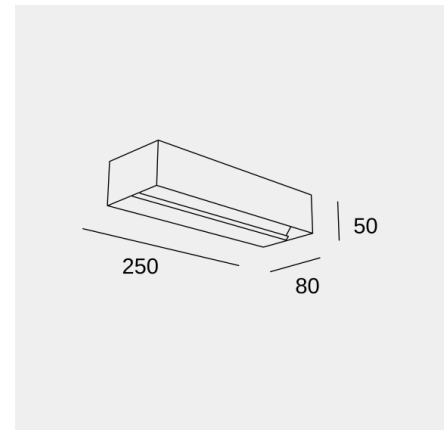

Lia LED 250mm

Wall fixture Lia LED 250mm LED 8.8 LED warm-white 3000K ON-OFF White 544lm

Technical features

- Luminaire total power: 8.8W
- Real lumens: 544
- Real lm/W: 62
- Correlated Colour Temperature (CCT): LED warm-white 3000K
- Lens / reflector angle: HORIZONTAL 135°
- Structure material: Steel
- Structure finish: White
- Diffuser material: Polycarbonate
- Diffuser finish: Opal
- Voltage / frequency: 100-240V/50-60Hz
- Dimming protocol: ON-OFF
- Power Factor: 0.50
- Useful life: 50,000h L80B20
- Warranty: 5 años

Luminotechnic features

- CRI: 80
- MacAdam steps: 3
- Photobiological risk: RG1
- UGR crosswise: 18.8
- UGR lengthwise: 14.1

Lampholder	Quantity	Light source power (W)	Correlated Colour Temperature (CCT)
LED	1	6.7W	LED warm-white 3000K

Lia LED 250mm

Wall fixture Lia LED 250mm LED 8.8 LED warm-white 3000K ON-OFF White 544lm

Logistics

x 6

Net weight (kg): 0.68

Packaged weight (kg): 1.01

Packaging: 310mm x 100mm x 130mm

Image may not match reference. LedsC4 reserves the right to amend any of the product's components. The data related to flux, power and colour temperature may be subject to changes made by the manufacturer.