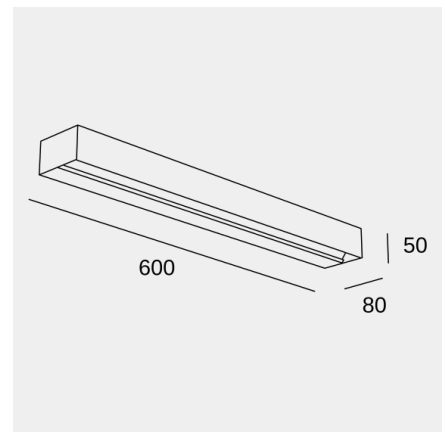

Lia LED 600mm

Wall fixture Lia LED 600mm LED 26.2 LED warm-white 3000K ON-OFF White 1798lm

Technical features

Luminaire total power: 26.2W
 Real lumens: 1798
 Real lm/W: 69
 Correlated Colour Temperature (CCT): LED warm-white 3000K
 Lens / reflector angle: HORIZONTAL 136°
 Structure material: Steel
 Structure finish: White
 Diffuser material: Polycarbonate
 Diffuser finish: Opal
 Voltage / frequency: 100-240V/50-60Hz
 Dimming protocol: ON-OFF
 Power Factor: 0.90
 Useful life: 50,000h L80B20
 Warranty: 5 años

Luminotechnic features

CRI: 80
 MacAdam steps: 3
 Photobiological risk: RG1
 UGR crosswise: 21.3
 UGR lengthwise: 15.5

Lampholder	Quantity	Light source power (W)	Correlated Colour Temperature (CCT)
LED	1	23.1W	LED warm-white 3000K

Lia LED 600mm

Wall fixture Lia LED 600mm LED 26.2 LED warm-white 3000K ON-OFF White 1798lm

Logistics

x 6

Net weight (kg): 1.37

Packaged weight (kg): 1.99

Packaging: 660mm x 100mm x
130mm

Image may not match reference. LedsC4 reserves the right to amend any of the product's components. The data related to flux, power and colour temperature may be subject to changes made by the manufacturer.