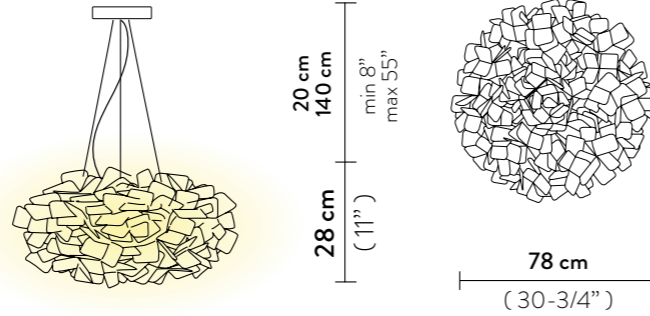

## CLIZIA SUSPENSION LARGE

Light Source: 4 X 12W E27 LED Filament Bulbs

Dimmable: with dimmable bulbs

Materials: Lentiflex®, Cristalflex®, Opalflex®,  
Cristalflex® with cold foil

With: Magnetic hanging System

Weight: net 2,94 Kg - gross 6,2 Kg

Packaging: 80 x 80 x h. 30 cm

FINISH	PRODUCT CODE	EAN CODE	CANOPY DETAILS
 MAMA NON MAMA GOLD	<b>CLISL00GNM01R00000EU</b> RED WIRE	8024727096902	Ø 14 x h. 3,2 cm  RED WIRE  TRANSP WIRE
	<b>CLISL00GNM01T00000EU</b> TRANSP WIRE	8024727096919	
	ACCESSORIES		
	6M CABLE KIT (must be ordered with lamp) RED WIRE		
 MAMA NON MAMA BLACK	<b>CLISL00BNM01B00BLCEU</b> BLACK WIRE	8024727096933	Ø 14 x h. 3,2 cm  BLACK WIRE  TRANSP WIRE
	<b>CLISL00BNM01T00000EU</b> TRANSP WIRE	8024727096926	
	ACCESSORIES		
	6M CABLE KIT (must be ordered with lamp) BLACK WIRE		
 MAMA NON MAMA WHITE	<b>CLISL00MNM01R00000EU</b> RED WIRE	8024727077956	Ø 14 x h. 3,2 cm  RED WIRE  TRANSP WIRE
	<b>CLISL00MNM01T00000EU</b> TRANSP WIRE	8024727078014	
	ACCESSORIES		
	6M CABLE KIT (must be ordered with lamp) RED WIRE		
6M CABLE KIT (must be ordered with lamp) TRANSP WIRE			