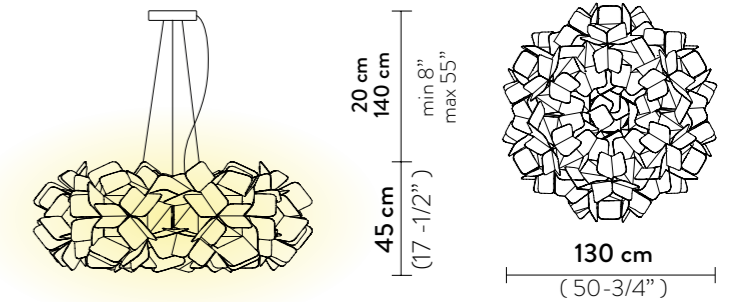

## CLIZIA SUSPENSION 130

Light Source: 15 X 12W E27 LED Filament Bulbs

Dimmable: with dimmable bulbs

Materials: Polycarbonate® with cold foil

Weight: net 16,6 Kg - gross 71 Kg

Packaging: 143 x 143 x h. 64 cm

FINISH	PRODUCT CODE	EAN CODE	CANOPY DETAILS
 MAMA NON MAMA GOLD	<b>CLISXXLGNM01R00000EU</b> RED WIRE	8024727096780	Ø 19 x h. 5 cm  RED WIRE      TRANSP WIRE
	<b>CLISXXLGNM01T00000EU</b> TRANSP WIRE	8024727096711	
	ACCESSORIES		
	6M CABLE KIT (also after lamp order) RED WIRE		
	6M CABLE KIT (also after lamp order) TRANSP WIRE		
 MAMA NON MAMA BLACK	<b>CLISXXLBNM01B00BLCEU</b> BLACK WIRE	8024727096773	Ø 19 x h. 5 cm  BLACK WIRE      TRANSP WIRE
	<b>CLISXXLBNM01T00000EU</b> TRANSP WIRE	8024727096704	
	ACCESSORIES		
	6M CABLE KIT (also after lamp order) BLACK WIRE		
	6M CABLE KIT (also after lamp order) TRANSP WIRE		
 MAMA NON MAMA WHITE	<b>CLISXXLMNM01R00000EU</b> RED WIRE	8024727096858	Ø 19 x h. 5 cm  RED WIRE      TRANSP WIRE
	<b>CLISXXLMNM01T00000EU</b> TRANSP WIRE	8024727096728	
	ACCESSORIES		
	6M CABLE KIT (also after lamp order) RED WIRE		
	6M CABLE KIT (also after lamp order) TRANSP WIRE		

Weight: net 2,94 Kg - gross 6,2 Kg

Packaging: 80 x 80 x h. 30 cm

FINISH	PRODUCT CODE	EAN CODE	CANOPY DETAILS
 MAMA NON MAMA GOLD	<b>CLISL00GNM01R00000EU</b> RED WIRE	8024727096902	Ø 14 x h. 3,2 cm  RED WIRE  TRANSP WIRE
	<b>CLISL00GNM01T00000EU</b> TRANSP WIRE	8024727096919	
	ACCESSORIES		
	6M CABLE KIT (must be ordered with lamp) RED WIRE		
 MAMA NON MAMA BLACK	<b>CLISL00BNM01B00BLCEU</b> BLACK WIRE	8024727096933	Ø 14 x h. 3,2 cm  BLACK WIRE  TRANSP WIRE
	<b>CLISL00BNM01T00000EU</b> TRANSP WIRE	8024727096926	
	ACCESSORIES		
	6M CABLE KIT (must be ordered with lamp) BLACK WIRE		
 MAMA NON MAMA WHITE	<b>CLISL00MNM01R00000EU</b> RED WIRE	8024727077956	Ø 14 x h. 3,2 cm  RED WIRE  TRANSP WIRE
	<b>CLISL00MNM01T00000EU</b> TRANSP WIRE	8024727078014	
	ACCESSORIES		
	6M CABLE KIT (must be ordered with lamp) RED WIRE		
6M CABLE KIT (must be ordered with lamp) TRANSP WIRE			