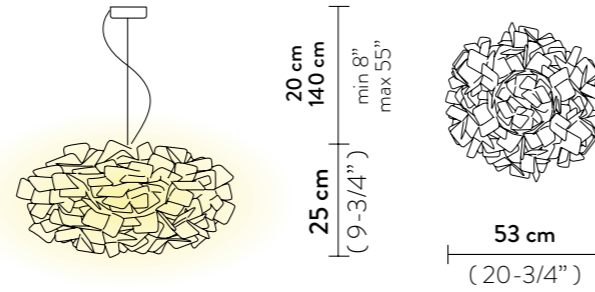

CLIZIA SUSPENSION

Light Source: 2 X 12W E27 LED Filament Bulbs

Dimmable: with dimmable bulbs

Materials: Lentiflex®, Cristalflex®, Opalflex®,
Cristalflex® with cold foil

With: Magnetic hanging System

Weight: net 2 Kg - gross 2,8 Kg

Packaging: 57 x 55 x h. 26 cm

FINISH	PRODUCT CODE	EAN CODE	CANOPY DETAILS
 MAMA NON MAMA GOLD	CLISS00GNM01R00000EU RED WIRE	8024727096971	Ø 12 x h. 3,2 cm RED WIRE TRANSP WIRE
	CLISS00GNM01T00000EU TRANSP WIRE	8024727096940	
	ACCESSORIES		
	6M CABLE KIT (must be ordered with lamp) RED WIRE		
6M CABLE KIT (must be ordered with lamp) TRANSP WIRE			
 MAMA NON MAMA BLACK	CLISS00BNM01B00BLCEU BLACK WIRE	8024727096964	Ø 12 x h. 3,2 cm BLACK WIRE TRANSP WIRE
	CLISS00BNM01T00000EU TRANSP WIRE	8024727096957	
	ACCESSORIES		
	6M CABLE KIT (must be ordered with lamp) BLACK WIRE		
6M CABLE KIT (must be ordered with lamp) TRANSP WIRE			
 MAMA NON MAMA WHITE	CLISS00MNM01R00000EU RED WIRE	8024727078199	Ø 12 x h. 3,2 cm RED WIRE TRANSP WIRE
	CLISS00MNM01T00000EU TRANSP WIRE	8024727078250	
	ACCESSORIES		
	6M CABLE KIT (must be ordered with lamp) RED WIRE		
6M CABLE KIT (must be ordered with lamp) TRANSP WIRE			

FINISH	PRODUCT CODE	EAN CODE	CANOPY DETAILS
 PIXEL	CLISS00PXL01R00000EU RED WIRE	8024727078311	Ø 12 x h. 3,2 cm RED WIRE TRANSP WIRE
	CLISS00PXL01T00000EU TRANSP WIRE	8024727078373	
	ACCESSORIES		
	6M CABLE KIT (must be ordered with lamp) RED WIRE		
6M CABLE KIT (must be ordered with lamp) TRANSP WIRE			
 FUMÉ	CLISS00FUM01T00000EU	8024727069005	Ø 12 x h. 3,2 cm
	ACCESSORIES		
	6M CABLE KIT (must be ordered with lamp)		
 WHITE	CLISS00WHT01T00000EU	8024727041377	Ø 12 x h. 3,2 cm
	ACCESSORIES		
	6M CABLE KIT (must be ordered with lamp)		
 ORANGE	CLISS00ORG01T00000EU	8024727041384	Ø 12 x h. 3,2 cm
	ACCESSORIES		
	6M CABLE KIT (must be ordered with lamp)