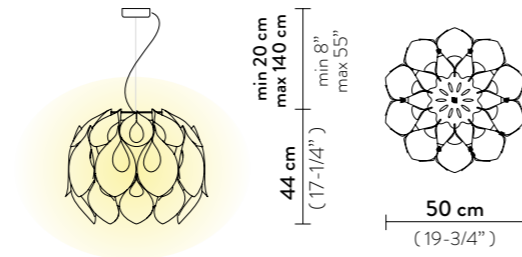

FLORA SUSPENSION

Light Source: 3 X 12W E27 LED Filament Bulbs

Dimmable: with dimmable bulbs

Materials: Lentiflex®, Goldflex®, Copperflex®, Pewterflex®, Steelflex®

With: hand finished sphere, Magnetic hanging System

Weight: net 3 Kg - gross 4,4 Kg

Packaging: 56 x 55 x h. 46 cm

FINISH	PRODUCT CODE	EAN CODE	CANOPY DETAILS
 GOLD	FLOSM00GLD01T00000EU	8024727042060	Ø 12 x h. 3,2 cm 
	ACCESSORIES 6M CABLE KIT (must be ordered with lamp)		
 SILVER	FLOSM00SLV01T00000EU	8024727042053	Ø 12 x h. 3,2 cm 
	ACCESSORIES 6M CABLE KIT (must be ordered with lamp)		
 COPPER	FLOSM00CPP01T00000EU	8024727042077	Ø 12 x h. 3,2 cm 
	ACCESSORIES 6M CABLE KIT (must be ordered with lamp)		
 PEWTER	FLOSM00PWT01T00000EU	8024727075945	Ø 12 x h. 3,2 cm 
	ACCESSORIES 6M CABLE KIT (must be ordered with lamp)		
 WHITE	FLOSM00WHT01T00000EU	8024727041261	Ø 12 x h. 3,2 cm 
	ACCESSORIES 6M CABLE KIT (must be ordered with lamp)		

Packaging: 56 x 55 x h. 46 cm

FINISH	PRODUCT CODE	EAN CODE	DETAILS
 GOLD	FLOFM00GLD00000000EU	8024727042091	Magnetic System  magnets
 SILVER	FLOFM00SLV00000000EU	8024727042084	Magnetic System  magnets
 COPPER	FLOFM00CPP00000000EU	8024727042107	Magnetic System  magnets
 PEWTER	FLOFM00PWT00000000EU	8024727076065	Magnetic System  magnets
 WHITE	FLOFM00WHT00000000EU	8024727087528	Magnetic System  magnets