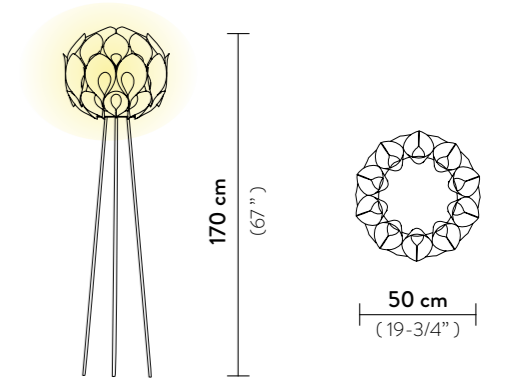

Weight: net 3 Kg - gross 4,4 Kg

Packaging: 56 x 55 x h. 46 cm

FINISH	PRODUCT CODE	EAN CODE	CANOPY DETAILS
 GOLD	FLOSM00GLD01T00000EU	8024727042060	Ø 12 x h. 3,2 cm 
	ACCESSORIES 6M CABLE KIT (must be ordered with lamp)		
 SILVER	FLOSM00SLV01T00000EU	8024727042053	Ø 12 x h. 3,2 cm 
	ACCESSORIES 6M CABLE KIT (must be ordered with lamp)		
 COPPER	FLOSM00CPP01T00000EU	8024727042077	Ø 12 x h. 3,2 cm 
	ACCESSORIES 6M CABLE KIT (must be ordered with lamp)		
 PEWTER	FLOSM00PWT01T00000EU	8024727075945	Ø 12 x h. 3,2 cm 
	ACCESSORIES 6M CABLE KIT (must be ordered with lamp)		
 WHITE	FLOSM00WHT01T00000EU	8024727041261	Ø 12 x h. 3,2 cm 
	ACCESSORIES 6M CABLE KIT (must be ordered with lamp)		

FLORA FLOOR

Light Source: 3 X 12W E27 LED Filament Bulbs

Dimmable: with dimmable bulbs

Materials: Lentiflex®, Goldflex®, Copperflex®, Pewterflex®, Steelflex®

With: hand finished sphere, Magnetic System

Weight: net 3 Kg - gross 4,4 Kg

Packaging: 56 x 55 x h. 46 cm

FINISH	PRODUCT CODE	EAN CODE	DETAILS
 GOLD	FLOFM00GLD00000000EU	8024727042091	Magnetic System  magnets
 SILVER	FLOFM00SLV00000000EU	8024727042084	Magnetic System  magnets
 COPPER	FLOFM00CPP00000000EU	8024727042107	Magnetic System  magnets
 PEWTER	FLOFM00PWT00000000EU	8024727076065	Magnetic System  magnets
 WHITE	FLOFM00WHT00000000EU	8024727087528	Magnetic System  magnets