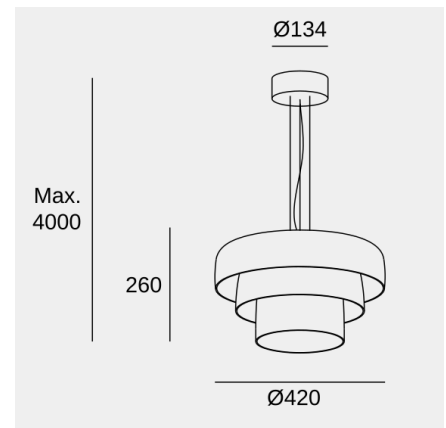

Levels 3 Bodies Ø420mm + Ø320mm + Ø220mm

Nahtrang Design

Pendant Levels 3 Bodies Ø420mm + Ø320mm + Ø220mm LED 19 SW 2700-3000-4000K PHASE CUT Black 1255lm

Technical features

- Luminaire total power: 19W
- Real lumens: 1255 (3000K)
- Real lm/W: 66
- Correlated Colour Temperature (CCT): SW 2700-3000-4000K
- Lens / reflector angle: HORIZONTAL 102°
- Structure material: Steel
- Structure finish: Black
- Diffuser material: Glass
- Diffuser finish: Fumé
- Driver Brand: HEP
- Voltage / frequency: 220-240V/50-60Hz
- Dimming protocol: PHASE CUT
- Power Factor: NULL
- Useful life: 50,000h L80B20
- Warranty: 5 años
- Easily recyclable luminaire

Luminotechnic features

- CRI: 90
- MacAdam steps: 3
- Photobiological risk: RG1

Lampholder	Quantity	Light source power (W)
LED	1	17.2W

Image may not match reference. LedsC4 reserves the right to amend any of the product's components. The data related to flux, power and colour temperature may be subject to changes made by the manufacturer.

Levels 3 Bodies Ø420mm + Ø320mm + Ø220mm

Nahtrang Design

Pendant Levels 3 Bodies Ø420mm + Ø320mm + Ø220mm LED 19 SW 2700-3000-4000K PHASE CUT Black 1255lm

Logistics

Net weight (kg): 5.52

Packaged weight (kg): 7.14

Packaging: 520mm x 530mm x 540mm

Image may not match reference. LedsC4 reserves the right to amend any of the product's components. The data related to flux, power and colour temperature may be subject to changes made by the manufacturer.