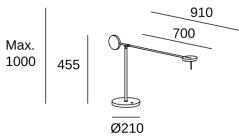

### TECHNICAL FEATURES

Luminaire total power : 11.2W

Real lumens : 568

Nominal lumens : 900

Real lm/W : 51

Correlated Colour Temperature (CCT) : LED warm-white 3000K

Lens / reflector angle : FLOOD 94°

Structure material : Steel, Aluminium