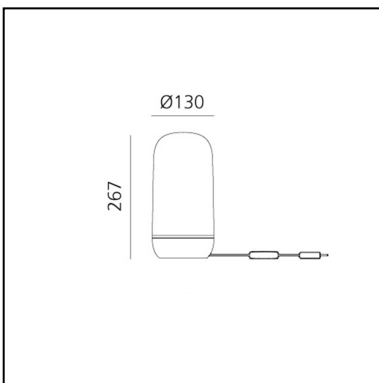

Gople Plug

BIG - Bjarke Ingels Group

LUMINAIRE

- Watt: **5W**
- Delivered lumens output: **414lm**
- Efficiency: **88%**
- Efficacy: **82.73lm/W**
- CRI: **80**

DESCRIPTION

The Gople family keeps growing, with new versions dedicated to different lighting design languages. It is perfect for everyday lighting scenarios in personal spaces, but also for more social moments.

PRODUCT CODE: 0180020A

FEATURES

- Article Code: **0180020A**
- Installation: **Table**
- Series: **Design Collection**
- design by: **BIG - Bjarke Ingels Group**

DIMENSIONS

- Height: **cm 26.7**
- Diameter: **cm 13**

SOURCES NOT INCLUDED

- Category: **LED RETROFIT**
- Number: **1**
- Watt: **5,5W**
- Socket: **E14**