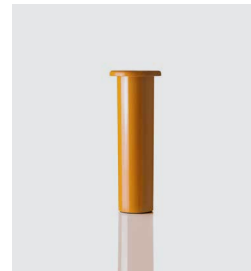

RECHARGEABLE PORTABLE TABLE LAMP DEVICE.

In ABS injection moulded. LED technology, touch switch with dimmer function. Power 1,5W. Charging via magnetic jack USB-C cable, power supply not included. All plug-in power supplies with minimum USB 5V 1Amp output can be used.

Bordeaux 1796 C

Black brown 1897 C

Olive green 1798 C

Caramel 1799 C

Light blue 1800 C

Beige 1801 C

Extra flower vase / colours

Colours /