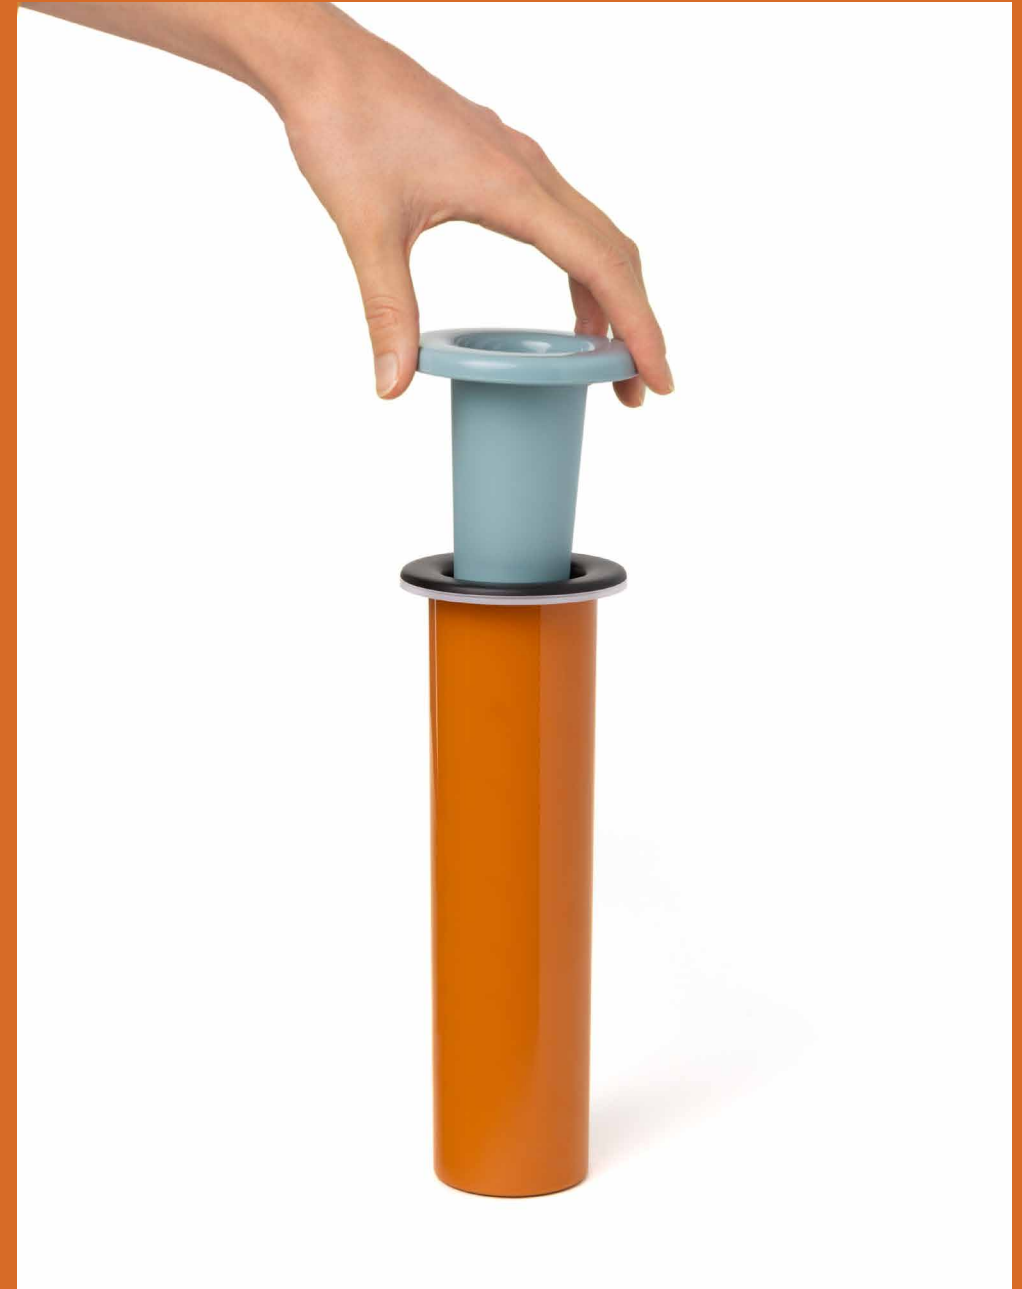

# Design and

Bouquet is a portable and rechargeable table lamp that doubles as a flower vase. The concept is simple, combining in a single element the function of a vase and that of a lamp, two objects that are increasingly found on restaurant tables. This poetic lamp is available in six monochrome colours and consists of a cylindrical element that encloses the electronics and LEDs and a removable one that acts as a vase. Simply switch the latter with others of different colours to create new fun combinations. Light becomes the unexpected decorative element in floral arrangements. It creates the perfect atmosphere, the purist aesthetic of Bouquet fits perfectly into any setting.