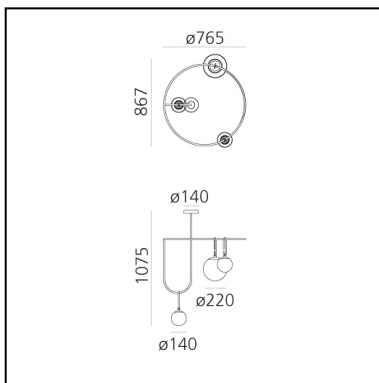

nh S4 Circolare

Neri&Hu

IP20    Dimmerable: 

LUMINAIRE

- Watt: **23W**
- Voltage: **220-240V**
- Delivered lumens output: **1886lm**
- Efficiency: **77%**
- Efficacy: **82.01lm/W**
- CRI: **80**

DESCRIPTION

PRODUCT CODE: 1278010A

FEATURES

- Article Code: **1278010A**
- Colour: **Black/brass**
- Installation: **Suspension**
- Material: **Blown glass, brushed brass**
- Series: **Design Collection**
- Environment: **Indoor**
- design by: **Neri&Hu**

DIMENSIONS

- Length: **cm 76.5**
- Width: **cm 86.7**
- Height: **cm 107.5**
- Base Diameter: **cm 14**

SOURCES NOT INCLUDED

- Category: **LED RETROFIT**
- Number: **1**
- Watt: **15W**
- Socket: **E27**
- Category: **LED RETROFIT**
- Number: **2**
- Watt: **5W**
- Socket: **E14**