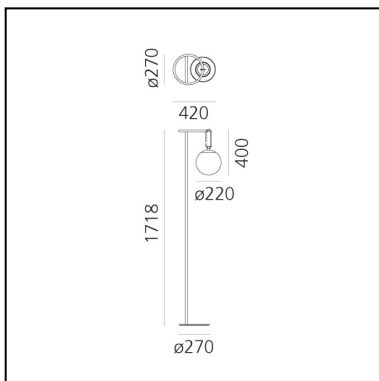

nh 22 Floor

Neri&Hu

IP20    Dimmerable: 

LUMINAIRE

- Watt: **13W**
- Voltage: **220-240V**
- Delivered lumens output: **1142lm**
- Efficiency: **75%**
- Efficacy: **87.83lm/W**
- CRI: **80**

DESCRIPTION

nh continues the study on the dynamic interaction of expertise, details, materials, form, and light that Neri&Hu are developing with Artemide. The selected materials represent a perfect combination of tradition and innovation, as well as the expression of responsible and sustainable design, also conveyed by the use of a lowconsumption retrofit LED source. Like all the projects designed by Neri&Hu, nh offers a reinterpretation of the Oriental culture and tradition with a constant contemporary approach. With surprising lightness and elementary movements nh creates a landscape of elements generating – either individually or combined with each other – a non-static balanced composition characterized by elegant colour and material matching.

PRODUCT CODE: 1271010A

FEATURES

- Article Code: **1271010A**
- Colour: **Black/brass**
- Installation: **Floor**
- Material: **Blown glass, brushed brass**
- Series: **Design Collection**
- Environment: **Indoor**
- design by: **Neri&Hu**

DIMENSIONS

- Length: **cm 42**
- Width: **cm 27**
- Height: **cm 171.8**
- Diameter: **cm 22**
- Base Diameter: **cm 27**

SOURCES NOT INCLUDED

- Category: **LED RETROFIT**
- Number: **1**
- Watt: **15W**
- Socket: **E27**