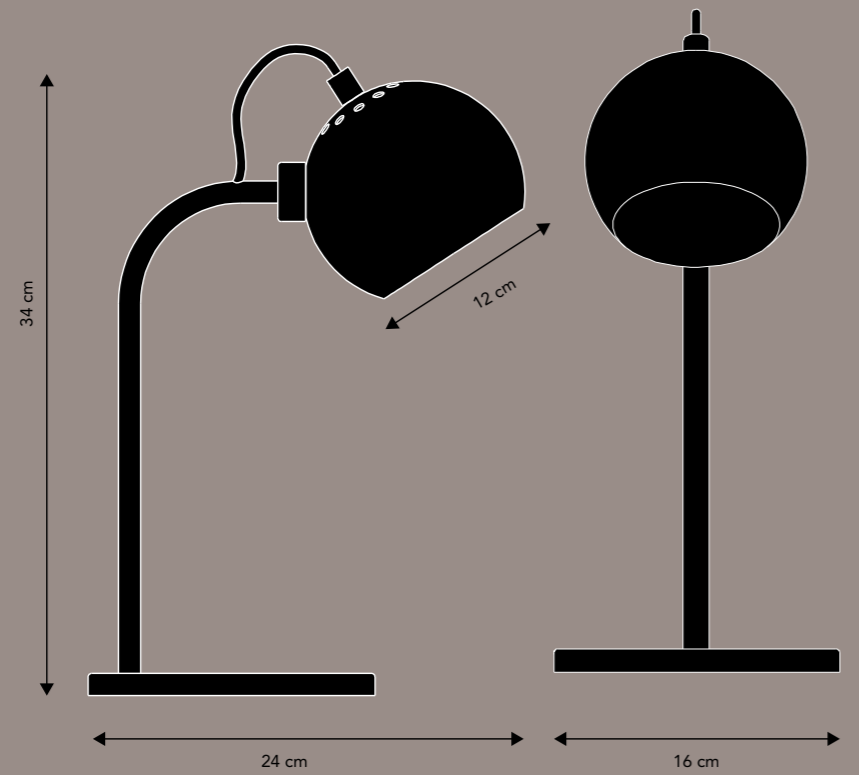

BALL SINGLE.

Designer: Benny Frandsen (2021)

TABLE LAMP

Materials:
Metal plated

Cord:
250 cm black fabric

On/off:
Switch on cord

Socket/bulb (not incl.)
E14 max 25W.
Learn more about e.g. Kelvin, Lumen, Watt - see our homepage. Click [here](#).

Recommended bulb:
Art.no. 110200
Megaman T-Lamp E14 LED 2.2W (Energy class A++)

Matt white
Art.no. 124073
Black fabric cord

Matt black.
Art.no. 124072
Black fabric cord

Glossy Nude.
Art.no. 123417
Black fabric cord

Glossy mint.
Art.no. 123418
Black fabric cord

Glossy red.
Art.no. 123419
Black fabric cord

Glossy pale grey.
Art.no. 123420
Black fabric cord

Glossy warm grey.
Art.no. 123421
Black fabric cord