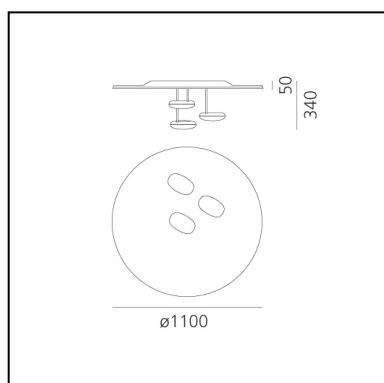

Droplet Ceiling LED 3000K

Ross Lovegrove

IP20     Dimmerable: 

LUMINAIRE

- Watt: **87W**
- Voltage: **220V-240V**
- Delivered lumens output: **3241lm**
- CCT: **3000K**
- Efficiency: **38%**
- Efficacy: **37.25lm/W**
- CRI: **90**
- Dimmable Typology: **Push**

DESCRIPTION

Lamp available in suspension and ceiling versions. "Droplet is a ceiling light that appears as a pool of liquid aluminium reflecting two light pebbles. It has been generated totally by digital means and freezes in time the act of ripples that cross each other to define reflective zones and acting as a form of liquid dichroic." Materials: die-cast aluminium lighting units; die-cast aluminium reflector.

PRODUCT CODE: 1474110A

FEATURES

- Article Code: **1474110A**
- Colour: **Polished chrome / Aluminium**
- Installation: **Ceiling**
- Material: **Aluminium, steel**
- Series: **Design Collection, Hydro**
- Environment: **Indoor**
- Emission: **Indirect**
- design by: **Ross Lovegrove**

DIMENSIONS

- Height: **cm 32**
- Diameter: **cm 110**
- Impact Resistance: **N/D**
- Glow Wire Test: **960°**

SOURCES INCLUDED

- Category: **Led**
- Number: **3**
- Watt: **29W**
- Delivered lumens output: **4230lm**
- Color temperature (K): **3000K**
- CRI: **90**
- Color Tolerance: **MacAdam 2SDCM**