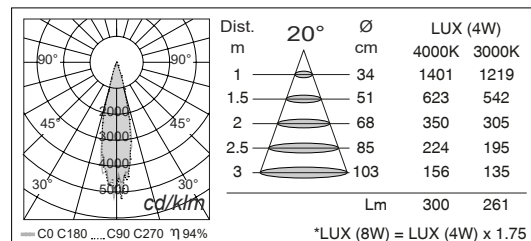

This luminaire contains built-in LED lamps.

The lamps cannot be changed in the luminaire.

LED

NEXOLUCE 874/2012

MAIN CODE CODICE BASE	RELEASE EDIZIONE	LIGHT COLOR COLORE LUCE	WATT WATT	OPTIC OTTICA	CONTROLLO CONTROL	FRAME COLOR COLORE
2088	.1	B 3000K	.04 4W	.C 12°	1 ON/OFF	.C DARK GREY / ANTRACITE
		C 4000K	.08 8W	.D 20°		
		* others on request / altri su richiesta		.G 34°		
				.J 58°		

CODE EXAMPLE : Projector with warm white light color at 3000K, 4W, 12° optic, ON/OFF control, frame dark grey color
2088.1B.04.C1.C

ESEMPIO DI CODIFICA : Proiettore con luce calda a 3000K, 4W, ottica 12°, controllo ON/OFF, colore antracite
2088.1B.04.C1.C

NEXO LUCE (Factory)
Strada Mirabella, 10
46040 Cavriana (MN), ITALY
T +39 0376 771513 F +39 0376 772235
sales@nexoluce.com www.nexoluce.com

Made in Italy