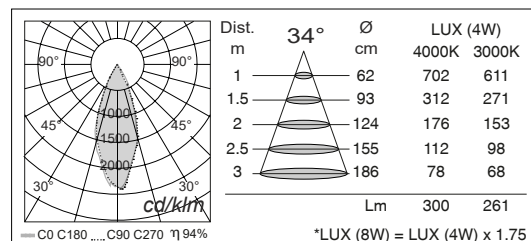

This luminaire contains built-in LED lamps.

The lamps cannot be changed in the luminaire.

LED

NEXOLUCE 874/2012

MAIN CODE CODICE BASE	RELEASE EDIZIONE	LIGHT COLOR COLORE LUCE	WATT WATT	OPTIC OTTICA	CONTROLLO CONTROL	FRAME COLOR COLORE
2088	.1	B 3000K	.04 4W	.C 12°	1 ON/OFF	.C DARK GREY / ANTRACITE
		C 4000K	.08 8W	.D 20°		
		* others on request / altri su richiesta		.G 34°		
				.J 58°		

CODE EXAMPLE : Projector with warm white light color at 3000K, 4W, 12° optic, ON/OFF control, frame dark grey color
2088.1B.04.C1.C

ESEMPIO DI CODIFICA : Proiettore con luce calda a 3000K, 4W, ottica 12°, controllo ON/OFF, colore antracite
2088.1B.04.C1.C

NEXO LUCE (Factory)
Strada Mirabella, 10
46040 Cavriana (MN), ITALY
T +39 0376 771513 F +39 0376 772235
sales@nexoluce.com www.nexoluce.com

Made in Italy