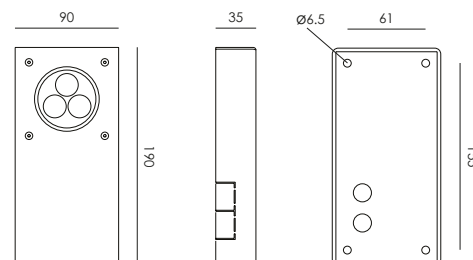

- Surface mount LED light projector for accent lighting of windows and walls
- Aluminium body, stainless steel cover with surface protection treatment and subsequent polyester powder paint resistant to corrosion, atmospheric conditions and salt spray
- Thermal shock resistant tempered, extraclear, anti-glare safety glass with grinded edges
- Silicone gaskets
- Stainless steel external screws
- Power supply integrated in the product body
- Maximum permissible ambient temperature + 50°C
- *Proiettore di luce a LED a montaggio superficiale per illuminazione d'accento di finestre e pareti*
- *Corpo in alluminio, copertura in acciaio inox con trattamento superficiale di protezione e successiva verniciatura in polvere di poliestere resistente agli agenti atmosferici, alla corrosione ed alle nebbie saline*
- *Vetro di sicurezza temperato con bordi molati, extrachiaro ed antiriflesso resistente agli shock termici*
- *Guarnizioni in silicone*
- *Viti esterne in acciaio inox*
- *Alimentatore integrato nel corpo del prodotto*
- *Temperatura ambiente massima ammissibile +50°C*

IP65

Lamp / Lampada 3 LED CREE	Input / Alimentazione 220/240V 50/60Hz	Power / Potenza 4 W / 8 W	Color Tolerance/ Tolleranza Cromatica 2-SDCM / 3-SDCM

NEXO LUCE (Factory)
Strada Mirabella, 10
46040 Cavriana (MN), ITALY
T +39 0376 771513 F +39 0376 772235
sales@nexoluce.com www.nexoluce.com

Made in Italy

© Nexo Luce, a company incorporated in Italy. The logo and the name are the property of Nexo Luce SRL. The present datasheet and its content in whole or in part are the property of Nexo Luce SRL. All rights reserved. We reserve the right to change details and specifications without prior written notice.