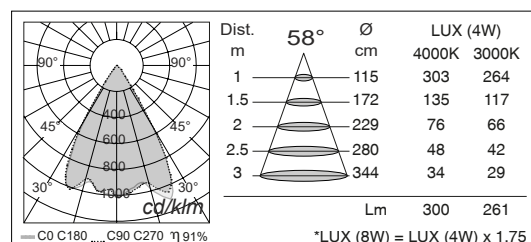

This luminaire contains built-in LED lamps.

The lamps cannot be changed in the luminaire.

LED

NEXOLUCE 874/2012

MAIN CODE CODICE BASE	RELEASE EDIZIONE	LIGHT COLOR COLORE LUCE	WATT WATT	OPTIC OTTICA	CONTROLLO CONTROL	FRAME COLOR COLORE
2088	.1	B 3000K	.04 4W	.C 12°	1 ON/OFF	.C DARK GREY / ANTRACITE
		C 4000K	.08 8W	.D 20°		
		* others on request / altri su richiesta		.G 34°		
				.J 58°		

CODE EXAMPLE : Projector with warm white light color at 3000K, 4W, 12° optic, ON/OFF control, frame dark grey color
2088.1B.04.C1.C

ESEMPIO DI CODIFICA : Proiettore con luce calda a 3000K, 4W, ottica 12°, controllo ON/OFF, colore antracite
2088.1B.04.C1.C

NEXO LUCE (Factory)
Strada Mirabella, 10
46040 Cavriana (MN), ITALY
T +39 0376 771513 F +39 0376 772235
sales@nexoluce.com www.nexoluce.com

Made in Italy