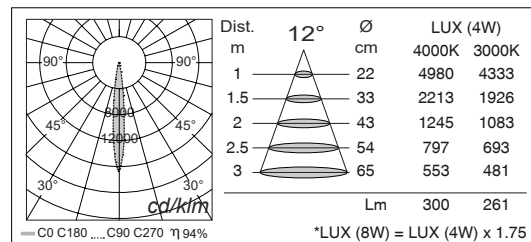

This luminaire contains built-in LED lamps.

The lamps cannot be changed in the luminaire.

LED

NEXOLUCE 874/2012

MAIN CODE CODICE BASE	RELEASE EDIZIONE	LIGHT COLOR COLORE LUCE	WATT WATT	OPTIC OTTICA	CONTROLLO CONTROL	FRAME COLOR COLORE
2088	.1	B 3000K	.04 4W	.C 12°	1 ON/OFF	.C DARK GREY / ANTRACITE
		C 4000K	.08 8W	.D 20°		
		* others on request / altri su richiesta		.G 34°		
				.J 58°		

CODE EXAMPLE : Projector with warm white light color at 3000K, 4W, 12° optic, ON/OFF control, frame dark grey color
2088.1B.04.C1.C

ESEMPIO DI CODIFICA : Proiettore con luce calda a 3000K, 4W, ottica 12°, controllo ON/OFF, colore antracite
2088.1B.04.C1.C

NEXO LUCE (Factory)
Strada Mirabella, 10
46040 Cavriana (MN), ITALY
T +39 0376 771513 F +39 0376 772235
sales@nexoluce.com www.nexoluce.com

Made in Italy