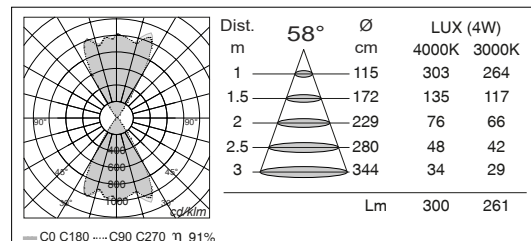

This luminaire contains built-in LED lamps.

The lamps cannot be changed in the luminaire.

LED

NEXOLUCE 874/2012

MAIN CODE CODICE BASE	RELEASE EDIZIONE	LIGHT COLOR COLORE LUCE	WATT WATT	OPTIC OTTICA	CONTROL CONTROLLO	FRAME COLOR COLORE
2644	.1	B 3000K	.08 8W (4W UP + 4W DOWN)	.C 12°	1 ON/OFF	.C DARK GREY / ANTRACITE
		C 4000K		.D 20°		
		* others on request / altri su richiesta		.G 34°		
				.J 58°		
				* others combination on request / altre combinazioni su richiesta		

CODE EXAMPLE : Projector with warm white light color at 3000K, 8W, 12° optic, ON/OFF control, frame dark grey color 2644.1B.08.C1.C

ESEMPIO DI CODIFICA : Proiettore con luce calda a 3000K, 8W, ottica 12°, controllo ON/OFF, colore antracite 2644.1B.08.C1.C

NEXO LUCE (Factory)
Strada Mirabella, 10
46040 Cavriana (MN), ITALY
T +39 0376 771513 F +39 0376 772235
sales@nexoluce.com www.nexoluce.com

Made in Italy