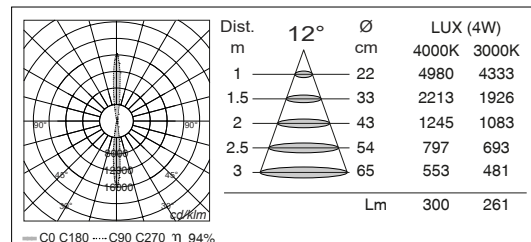

This luminaire contains built-in LED lamps.

The lamps cannot be changed in the luminaire.

LED

NEXOLUCE 874/2012

MAIN CODE CODICE BASE	RELEASE EDIZIONE	LIGHT COLOR COLORE LUCE	WATT WATT	OPTIC OTTICA	CONTROL CONTROLLO	FRAME COLOR COLORE
2644	.1	B 3000K	.08 8W (4W UP + 4W DOWN)	.C 12°	1 ON/OFF	.C DARK GREY / ANTRACITE
		C 4000K		.D 20°		
		* others on request / altri su richiesta		.G 34°		
				.J 58°		
				* others combination on request / altre combinazioni su richiesta		

CODE EXAMPLE : Projector with warm white light color at 3000K, 8W, 12° optic, ON/OFF control, frame dark grey color 2644.1B.08.C1.C

ESEMPIO DI CODIFICA : Proiettore con luce calda a 3000K, 8W, ottica 12°, controllo ON/OFF, colore antracite 2644.1B.08.C1.C

NEXO LUCE (Factory)
Strada Mirabella, 10
46040 Cavriana (MN), ITALY
T +39 0376 771513 F +39 0376 772235
sales@nexoluce.com www.nexoluce.com

Made in Italy