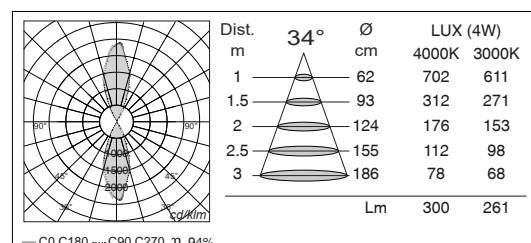

This luminaire contains built-in LED lamps.

The lamps cannot be changed in the luminaire.

LED

NEXOLUCE 874/2012

MAIN CODE CODICE BASE	RELEASE EDIZIONE	LIGHT COLOR COLORE LUCE	WATT WATT	OPTIC OTTICA	CONTROL CONTROLLO	FRAME COLOR COLORE
2644	.1	B 3000K	.08 8W (4W UP + 4W DOWN)	.C 12°	1 ON/OFF	.C DARK GREY / ANTRACITE
		C 4000K		.D 20°		
		* others on request / altri su richiesta		.G 34°		
				.J 58°		
				* others combination on request / altre combinazioni su richiesta		

CODE EXAMPLE : Projector with warm white light color at 3000K, 8W, 12° optic, ON/OFF control, frame dark grey color 2644.1B.08.C1.C

ESEMPIO DI CODIFICA : Proiettore con luce calda a 3000K, 8W, ottica 12°, controllo ON/OFF, colore antracite 2644.1B.08.C1.C

NEXO LUCE (Factory)
Strada Mirabella, 10
46040 Cavriana (MN), ITALY
T +39 0376 771513 F +39 0376 772235
sales@nexoluce.com www.nexoluce.com

Made in Italy