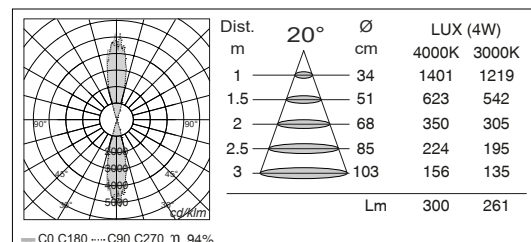

This luminaire contains built-in LED lamps.

The lamps cannot be changed in the luminaire.

LED

NEXOLUCE 874/2012

MAIN CODE CODICE BASE	RELEASE EDIZIONE	LIGHT COLOR COLORE LUCE	WATT WATT	OPTIC OTTICA	CONTROL CONTROLLO	FRAME COLOR COLORE
2644	.1	B 3000K	.08 8W (4W UP + 4W DOWN)	.C 12°	1 ON/OFF	.C DARK GREY / ANTRACITE
		C 4000K		.D 20°		
		* others on request / altri su richiesta		.G 34°		
				.J 58°		
				* others combination on request / altre combinazioni su richiesta		

CODE EXAMPLE : Projector with warm white light color at 3000K, 8W, 12° optic, ON/OFF control, frame dark grey color 2644.1B.08.C1.C

ESEMPIO DI CODIFICA : Proiettore con luce calda a 3000K, 8W, ottica 12°, controllo ON/OFF, colore antracite 2644.1B.08.C1.C

NEXO LUCE (Factory)
Strada Mirabella, 10
46040 Cavriana (MN), ITALY
T +39 0376 771513 F +39 0376 772235
sales@nexoluce.com www.nexoluce.com

Made in Italy