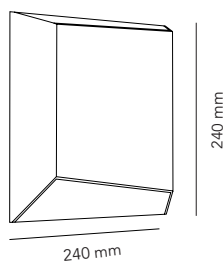

## FACET

Design: Design Studio Lars Vejen

FACET DOWN W1

FACET DOWN W2

# FACET DOWN - 3000 K

Design: Design Studio Lars Vejen

**LIGHT·POINT**  
C O P E N H A G E N

ART. NAME	FACET DOWN W1	FACET DOWN W2	-
Art. no. white	256392	256398	-
Art. no. black	256393	256399	-
EAN white	5711389563929	5711389563981	-
EAN black	5711389563936	5711389563998	-
Material	Alumumium / glass	Alumumium / glass	-
Light source	Bridgelux	Bridgelux	-
Lifetime	50.000	50.000	-
Number of light sources	1	1	-
Electronical gear	N/A	N/A	-
Driver watt	N/A	N/A	-
Light source watt	4	8	-
System watt	4	8	-
Voltage	220-240V	220-240V	-
Dimmable	Leading / trailing edge	Leading / trailing edge	-
Lumen output	360	720	-
Lumen pr. watt	90	90	-
Flux	N/A	N/A	-
CCT (K)	3000	3000	-
RA/CRI	>90	>90	-
Mac Adam	6	6	-
Light distribution	N/A	N/A	-
Beam angle	N/A	N/A	-
Tilt angle	N/A	N/A	-
Cutout mm.	N/A	N/A	-
Rotation	N/A	N/A	-
Looping	Yes	Yes	-