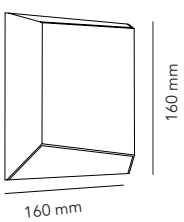

## FACET

Design: Design Studio Lars Vejen

FACET DOWN W1

FACET DOWN W2

# FACET DOWN - 3000 K

Design: Design Studio Lars Vejen

**LIGHT·POINT**  
C O P E N H A G E N

ART. NAME	FACET DOWN W1	FACET DOWN W2	-
Art. no. white	256392	256398	-
Art. no. black	256393	256399	-
EAN white	5711389563929	5711389563981	-
EAN black	5711389563936	5711389563998	-
Material	Alumumium / glass	Alumumium / glass	-
Light source	Bridgelux	Bridgelux	-
Lifetime	50.000	50.000	-
Number of light sources	1	1	-
Electronical gear	N/A	N/A	-
Driver watt	N/A	N/A	-
Light source watt	4	8	-
System watt	4	8	-
Voltage	220-240V	220-240V	-
Dimmable	Leading / trailing edge	Leading / trailing edge	-
Lumen output	360	720	-
Lumen pr. watt	90	90	-
Flux	N/A	N/A	-
CCT (K)	3000	3000	-
RA/CRI	>90	>90	-
Mac Adam	6	6	-
Light distribution	N/A	N/A	-
Beam angle	N/A	N/A	-
Tilt angle	N/A	N/A	-
Cutout mm.	N/A	N/A	-
Rotation	N/A	N/A	-
Looping	Yes	Yes	-