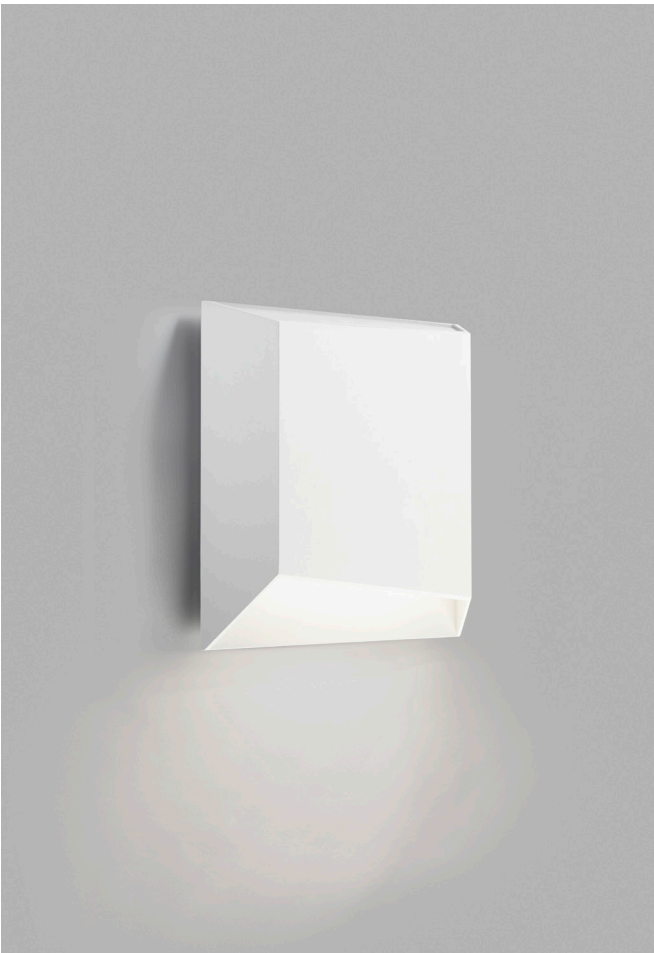

## FACET

Design: Design Studio Lars Vejen

FACET DOWN W1

FACET DOWN W2

# FACET DOWN - 3000 K

Design: Design Studio Lars Vejen

**LIGHT·POINT**  
C O P E N H A G E N

ART. NAME	FACET DOWN W1	FACET DOWN W2	-
Art. no. white	256392	256398	-
Art. no. black	256393	256399	-
EAN white	5711389563929	5711389563981	-
EAN black	5711389563936	5711389563998	-
Material	Alumumium / glass	Alumumium / glass	-
Light source	Bridgelux	Bridgelux	-
Lifetime	50.000	50.000	-
Number of light sources	1	1	-
Electronical gear	N/A	N/A	-
Driver watt	N/A	N/A	-
Light source watt	4	8	-
System watt	4	8	-
Voltage	220-240V	220-240V	-
Dimmable	Leading / trailing edge	Leading / trailing edge	-
Lumen output	360	720	-
Lumen pr. watt	90	90	-
Flux	N/A	N/A	-
CCT (K)	3000	3000	-
RA/CRI	>90	>90	-
Mac Adam	6	6	-
Light distribution	N/A	N/A	-
Beam angle	N/A	N/A	-
Tilt angle	N/A	N/A	-
Cutout mm.	N/A	N/A	-
Rotation	N/A	N/A	-
Looping	Yes	Yes	-