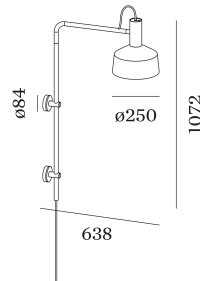

WEVER & DUCRÉ
LIGHTING

ROOMOR WALL 4.0

339520BK2

Project _____

Type _____

Notes _____

Quantity _____

Date _____

GENERAL

Wall _____

Surface _____

Jet Black _____

Mounting Jet Black _____

Shade Jet Black + Gold _____

IP20 _____

Interior _____

9005^a _____

LED

Lamp PAR16 _____

PARI16 _____

Socket GU10 _____

max. 15 W _____

OPTICAL

Shade 2.0 _____

PHYSICAL

Diameter 250 mm _____

Height 1220 mm _____

1.3 kg _____

_____ cable plug with floor switch _____

Tilt min 45° _____

Tilt max 45° _____

Rotation 30° _____

ELECTRICAL

100 - 240 V _____

PC1 _____

^a RAL Palette colors may deviate slightly due to production conditions.