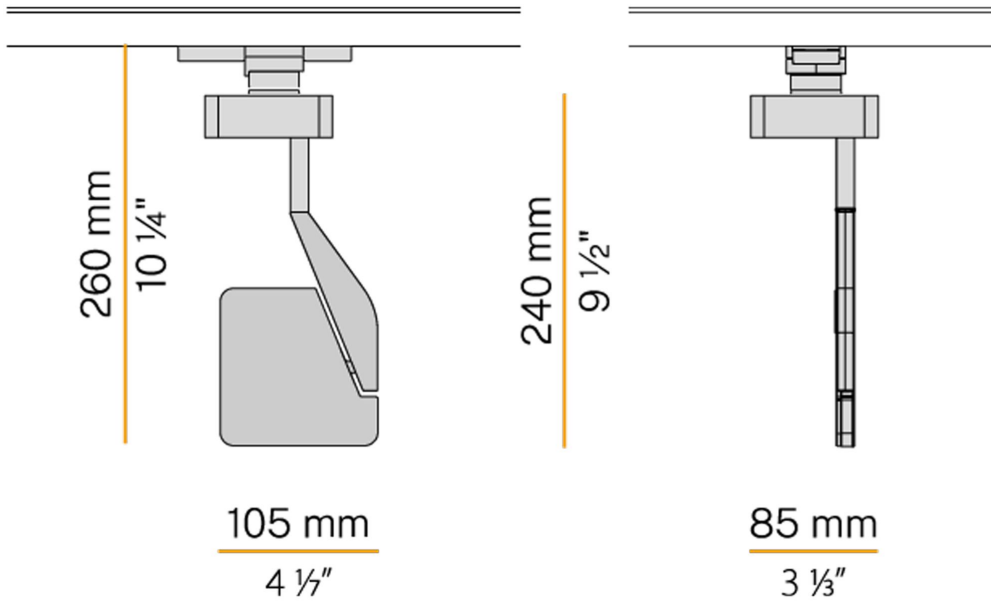

PANZERI

JACKIE SPOT

220-240V AC ON-OFF

B07730.000.0101

Lighting fixture for electrified track for interiors, with swivelling light beam. Pickled sheet metal bracket in polyacrylic paint. Die-cast aluminium structure in white, black, red or titanium polyacrylic paint. Die-cast aluminium head rotating on two axes in polyacrylic paint. Modelled acrylic diffuser with matt finish and double serigraphy. Equipped with electric and mechanical adapter for three-phase electrified tracks.

Data sheet

CODE	B07730.000.0101
SYSTEM POWER CONSUMPTION	8,5W
EFFICACY	87.75lm/W
LIGHT SOURCE	LED
LIGHT SOURCE LIFETIME	L90 (B10) 50.000h
COLOUR TEMPERATURE	3000K Ra>80
LIGHT DISTRIBUTION	Adjustable
POWER SUPPLY	220-240V AC
FREQUENCY	50/60Hz
ELECTRICAL CONFIGURATION	ON-OFF
DRIVER	Integrated Included
NOMINAL LUMINOUS FLUX	800lm
LUMEN OUTPUT	702lm
EFFICIENCY	87.75%
WEIGHT	0,4000Kg
PROTECTION DEGREE	IP40
COLOUR TOLLERANCES	SDCM 3
PACKING DIMENSIONS (CM)	0 x 0 x 0

Titanium

Technical drawing

Polar pattern