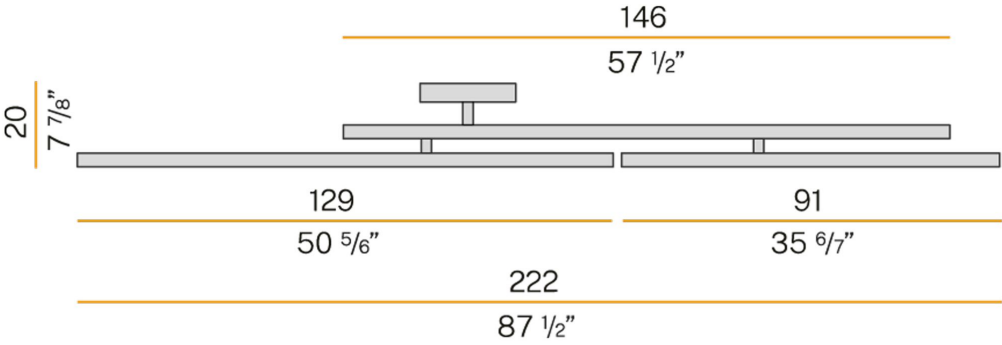

PANZERI

CARMEN

220-240V AC dimmable (1-10V/Push DIM)

P06402.003.0403

Ceiling lighting fixture for interiors, with indirect light emission. Pickled sheet metal ceiling bracket in polyacrylic paint. Pickled sheet metal wall plate in polyacrylic paint. Turned steel joints in polyacrylic paint. Structure with adjustable arms in pickled sheet metal in white or black polyacrylic paint. Aluminium dissipation plates in polyacrylic paint. Modelled polycarbonate screens with transparent finish.

Data sheet

CODE	P06402.003.0403
SYSTEM POWER CONSUMPTION	56W
EFFICACY	96.79lm/W
LIGHT SOURCE	LED
LIGHT SOURCE LIFETIME	L80 (B20) 80.000h
COLOUR TEMPERATURE	3000K Ra>90
LIGHT DISTRIBUTION	Diffused
POWER SUPPLY	220-240V AC
FREQUENCY	50/60Hz
ELECTRICAL CONFIGURATION	Dimmable (1-10V/Push DIM)
DRIVER	Integrated Included
NOMINAL LUMINOUS FLUX	6555lm
LUMEN OUTPUT	5420lm
EFFICIENCY	82.685%
WEIGHT	8,5900Kg
PROTECTION DEGREE	IP20
COLOUR TOLLERANCES	SDCM 3
PACKING DIMENSIONS (CM)	31 x 190 x 28

Black

Technical drawing

Polar pattern