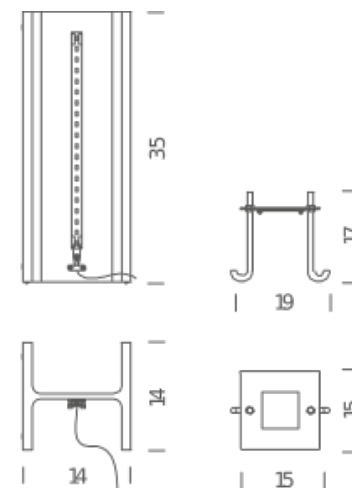

LED INDOOR

LAMPING

| | |
|-------------------|--|
| Source | linear LED |
| Total power | 10W |
| Emission | direct/indirect |
| Switching | dimmable, TRIAC |
| Tension | 220V |
| Color temperature | 2700K |
| Luminous flux | 550lm |
| Typ cri | 83 |
| Energy class | A+ |
| Materials | steel |
| Notes | cable length 2,7m, dimmer on cable, also available in 120V |
| Net lamp weight | 12 kg |

Codes

RIC LMM 21

Structure

raw metal

PACKAGE

Package 01

Dimension: 20x20x41 cm / Gross weight: 13,5 kg

Certificazioni

LED OUTDOOR IP 44

LAMPING

| | |
|-------------------|---|
| Source | linear LED |
| Total power | 10W |
| Emission | direct/indirect |
| Switching | dimmable, TRIAC |
| Tension | 220V |
| Color temperature | 2700K |
| Luminous flux | 550lm |
| Typ cri | 85 |
| Energy class | A+ |
| Ip class | 44 |
| Materials | steel |
| Notes | cable length 3m, body and cable IP65 rated, also available in 120V, marine version available on request |
| Net lamp weight | 12 kg |

Codes

RIC LMM 2E

Structure

raw metal

PACKAGE

Package 01

Dimension: 20x20x41 cm / Gross weight: 13,5 kg

Certificazioni