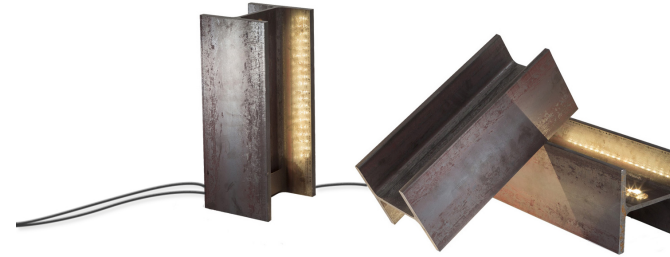

MAIS PLUS QUE CELA JE NE PEUX PAS

Rudy Ricciotti

Family of lamps in two sizes, floor and table lamps with indirect light in industrial style made of rough metal. Each lamp is produced in a traditional way so that small aesthetic and finishing differences between one product and another are a sign of uniqueness. The floor version is also available for outdoor use and is treated with protective paint.

LED INDOOR

LAMPING

| | |
|-------------------|--|
| Source | linear LED |
| Total power | 10W |
| Emission | direct/indirect |
| Switching | dimmable, TRIAC |
| Tension | 220V |
| Color temperature | 2700K |
| Luminous flux | 550lm |
| Typ cri | 83 |
| Energy class | A+ |
| Materials | steel |
| Notes | cable length 2,7m, dimmer on cable, also available in 120V |
| Net lamp weight | 12 kg |

Codes

RIC LMM 21

Structure

raw metal

PACKAGE

Package 01

Dimension: 20x20x41 cm / Gross weight: 13,5 kg

Certificazioni

LED OUTDOOR IP 44

LAMPING

| | |
|-------------------|---|
| Source | linear LED |
| Total power | 10W |
| Emission | direct/indirect |
| Switching | dimmable, TRIAC |
| Tension | 220V |
| Color temperature | 2700K |
| Luminous flux | 550lm |
| Typ cri | 85 |
| Energy class | A+ |
| Ip class | 44 |
| Materials | steel |
| Notes | cable length 3m, body and cable IP65 rated, also available in 120V, marine version available on request |
| Net lamp weight | 12 kg |