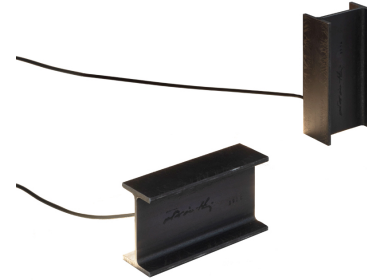

MINI MAIS PLUS QUE CELA JE NE PEUX PAS

Rudy Ricciotti

Family of lamps in two sizes, floor and table lamps with indirect light in industrial style made of rough metal. Each lamp is produced in a traditional way so that small aesthetic and finishing differences between one product and another are a sign of uniqueness. The floor version is also available for outdoor use and is treated with protective paint.

LED

LAMPING

Source	linear LED
Total power	2,4W
Emission	direct/indirect
Switching	switch on cable
Tension	110/230V
Color temperature	2700K
Luminous flux	200lm
Typ cri	85
Energy class	A+
Materials	steel
Notes	switch on cable, cable length 3m, lamps are sold three by three

Codes

RCM LMM 1M

Structure

raw metal

PACKAGE

Package 01

Dimension: 25x19x8 cm / Gross weight: 4,5 kg

Certificazioni