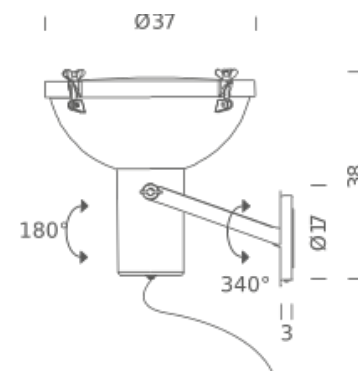

LED/HALO/FLUO IP30

LAMPING

Source	E27
Total power	150W
Emission	direct, spot
Switching	dimnable, according to bulb
Tension	230V
Ip class	30
Materials	aluminium
Notes	orientable

Codes

PRJ EDW 3A
PRJ EWS 3A
PRJ EMS 3A

Structure/Diffuser

night blue/sanded
white sand/sanded
moka/sanded

PACKAGE

Package 01

Dimension: 50x50x50 cm / Gross weight: 7 kg

Certificazioni