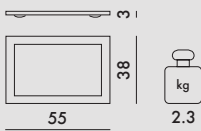

1210

MATERIAL

Transparent or batch-dyed PMMA

TRANSPARENT