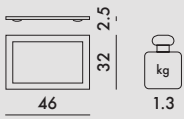

DUNE 2009

Design Mario Bellini

1200