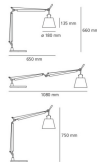

### Tolomeo Table Basculante

Base and cantilevered arms in polished aluminium; diffuser in parchment paper or in silk satin fabric on a plastic frame; joints in polished aluminium. System of spring balancing. The code refers to the luminaire's body only

Grey  Natural

HALO Qa60 Only undimmable body

W	Dimensions	Luminous Flux (lm)	Color	Code	Product name
77 W	H 66cm		<input type="radio"/>	0947020A	Tolomeo basculante tavolo - Satin 180
			<input type="radio"/>	0947010A	Tolomeo basculante tavolo - Parchment 180