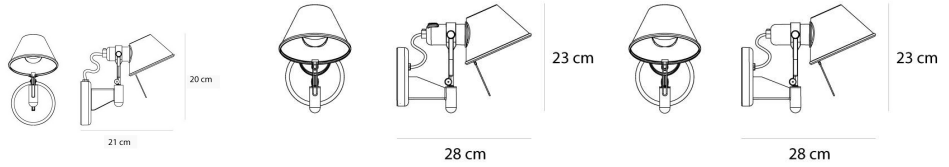

### Tolomeo Faretto

Wall support in polished aluminium; diffuser in matt anodised aluminium.

Aluminium

LEDDimmable

**IP20**

W	Dimensions	Luminous Flux (lm)	Color	Code	Product name
9,6W	H 20 cm	350 lm		A043600	Tolomeo micro faretto Led - with dimmer
				A043500	Tolomeo micro faretto Led - without switch
11 W	H 23 cm	350 lm		A044700	Tolomeo faretto Led - with dimmer
				A044600	Tolomeo faretto Led - without switch