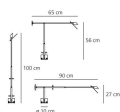

#### LED Qt12-lp Table

N/D° IP20

W	Dimensions	Luminous Flux (lm)	Color	Code	Product name
35W	H 56 cm	234lm	●	A005010	Tizio 35 Black