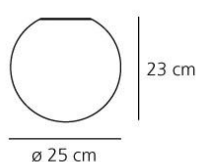

PRODUCT DATA SHEET

Dioscuri parete-soffitto

Materials: thermoplastic resin ceiling support; acid-etched blown glass diffuser.

White

Wall/Ceiling

Watt	Luminous Flux (lm)	CCT	Color	Code	Product name
48W	980lm	2900K	○	1039010A	Dioscuri wall/ceiling 14
77W	1180lm	3000K	○	0112010A	Dioscuri 25
150W	2870lm	2900K	○	0116010A	Dioscuri parete-soffitto 35
	4200lm	2900K	○	0117010A	Dioscuri parete-soffitto 42