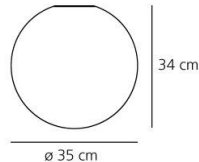

PRODUCT DATA SHEET

Dioscuri parete-soffitto

Materials: thermoplastic resin ceiling support; acid-etched blown glass diffuser.

White

Wall/Ceiling

Watt	Luminous Flux (lm)	CCT	Color	Code	Product name
48W	980lm	2900K	○	1039010A	Dioscuri wall/ceiling 14
77W	1180lm	3000K	○	0112010A	Dioscuri 25
150W	2870lm	2900K	○	0116010A	Dioscuri parete-soffitto 35
	4200lm	2900K	○	0117010A	Dioscuri parete-soffitto 42