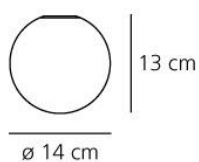

PRODUCT DATA SHEET

Dioscuri parete-soffitto

Materials: thermoplastic resin ceiling support; acid-etched blown glass diffuser.

White

Wall/Ceiling

Watt	Luminous Flux (lm)	CCT	Color	Code	Product name
48W	980lm	2900K	○	1039010A	Dioscuri wall/ceiling 14
77W	1180lm	3000K	○	0112010A	Dioscuri 25
150W	2870lm	2900K	○	0116010A	Dioscuri parete-soffitto 35
	4200lm	2900K	○	0117010A	Dioscuri parete-soffitto 42