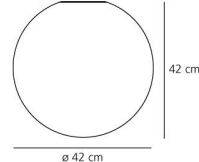

PRODUCT DATA SHEET

Dioscuri parete-soffitto

Materials: thermoplastic resin ceiling support; acid-etched blown glass diffuser.

White

Wall/Ceiling

Watt	Luminous Flux (lm)	CCT	Color	Code	Product name
48W	980lm	2900K	○	1039010A	Dioscuri wall/ceiling 14
77W	1180lm	3000K	○	0112010A	Dioscuri 25
150W	2870lm	2900K	○	0116010A	Dioscuri parete-soffitto 35
	4200lm	2900K	○	0117010A	Dioscuri parete-soffitto 42