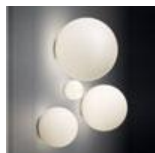

PRODUCT DATA SHEET

Dioscuri parete-soffitto

Materials: thermoplastic resin ceiling support; acid-etched blown glass diffuser.

White

Wall/Ceiling

Watt	Luminous Flux (lm)	CCT	Color	Code	Product name
48W	980lm	2900K	○	1039010A	Dioscuri wall/ceiling 14
77W	1180lm	3000K	○	0112010A	Dioscuri 25
150W	2870lm	2900K	○	0116010A	Dioscuri parete-soffitto 35
	4200lm	2900K	○	0117010A	Dioscuri parete-soffitto 42