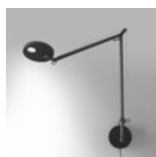

Demetra Wall

Base, head and arms in painted aluminium. Adjustable arms and head.

Grey ● Titanium ● White ○

LED Wall

W	Dimensions	Luminous Flux (lm)	Color	Code	Product name
9,5W	H 63.7cm	392lm	●	1734010A	Demetra wall LED grey
			●	1734030A	Demetra wall LED titanium
10 W	H 63.7cm	392 lm	○	1734020A	Demetra wall LED white
			●	1735010A	Demetra wall LED grey
			●	1735030A	Demetra wall LED titanium
			○	1735020A	Demetra wall LED white

 650° IP20

Demetra Wall LED	LED		luminaire	
Power	9.5W	9.5W	9,5W	10W
Flux			392lm	392lm
CCT	3000K	3000K	3000K	3000K
CRI				
Color Tolerance				
Service Life				
Efficiency			85%	85%
Efficacy			41.3lm/W	41.3lm/W