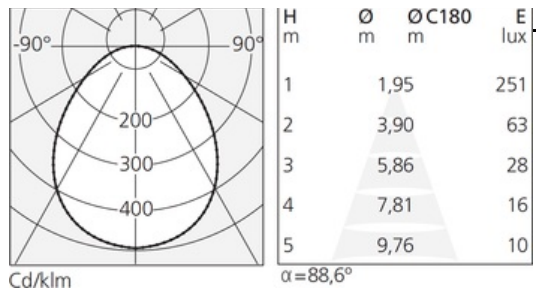

Demetra Wall

Base, head and arms in painted aluminium. Adjustable arms and head.

Grey ● Titanium ● White ○

LED Wall

W	Dimensions	Luminous Flux (lm)	Color	Code	Product name
9,5W	H 63.7cm	392lm	●	1734010A	Demetra wall LED grey
			●	1734030A	Demetra wall LED titanium
10 W	H 63.7cm	392 lm	○	1734020A	Demetra wall LED white
			●	1735010A	Demetra wall LED grey
			●	1735030A	Demetra wall LED titanium
			○	1735020A	Demetra wall LED white

 650° IP20

Demetra Wall LED	LED		luminaire	
Power	9.5W	9.5W	9,5W	10W
Flux			392lm	392lm
CCT	3000K	3000K	3000K	3000K
CRI				
Color Tolerance				
Service Life				
Efficiency			85%	85%
Efficacy			41.3lm/W	41.3lm/W