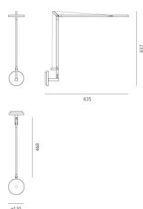

Demetra Wall

Base, head and arms in painted aluminium. Adjustable arms and head.

Grey ● Titanium ● White ○

LED Wall

W	Dimensions	Luminous Flux (lm)	Color	Code	Product name
9,5W	H 63.7cm	392lm	●	1734010A	Demetra wall LED grey
			●	1734030A	Demetra wall LED titanium
10 W	H 63.7cm	392 lm	○	1734020A	Demetra wall LED white
			●	1735010A	Demetra wall LED grey
			●	1735030A	Demetra wall LED titanium
			○	1735020A	Demetra wall LED white

 650° IP20

Demetra Wall LED	LED		luminaire	
Power	9.5W	9.5W	9,5W	10W
Flux			392lm	392lm
CCT	3000K	3000K	3000K	3000K
CRI				
Color Tolerance				
Service Life				
Efficiency			85%	85%
Efficacy			41.3lm/W	41.3lm/W