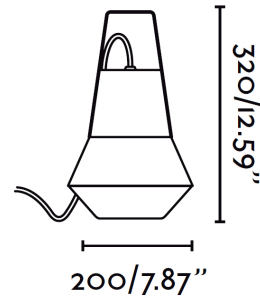

CAT Black portable lamp

Ref. 71562

Portable lamp original and funny made of aluminium and PEMD for outdoor lighting. It is designed by Nahtrang and it is available in three colours: red, black and white. Optionally, you can use the ref. 71556. With this accessory you will be able to transform it into a wall lamp. The light source is an E27 20W bulb, not included.

Specifications

Bulb:	1XE27 20W
Bulb included:	No
Voltage:	100-240V
Operating Frequency:	50/60Hz
IP:	54
Class:	II
Material:	Aluminium and PEMD diffuser
Designer:	NAHTRANG
Recommended bulb:	17453
Description of recommended Bulb:	ESTANDAR MATE LED E27 7W 2700K
Length:	200 mm
Net Width:	320 mm
Height:	200 mm
Net Weight:	1.40 kg
Volume:	0.01300 m3