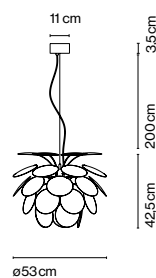

Discocó 53

ø132 cm

Exuberant even when turned off, the richness of the light issuing from the Discocó lamp provides direct downward illumination along with a dramatic play of lights and soft shadows.

Discocó 132

⦿ 6x E27 LED Globe (ø120) 14W

Discocó 88

⦿ 3x E27 LED Globe (ø120) 14W

⦿ 3x E27 HSGSA/C/UB 77W

Discocó 68

⦿ 3x E27 LED Globe (ø120) 14W

⦿ 3x E27 HSGSA/C/UB 57W

Discocó 53

⦿ E27 LED Globe (ø120) 14W

⦿ E27 HSGSA/C/UB 116W

Discocó 35

⦿ E14 HSGSP/C/UV 46W

⦿ E14 LED 5W

35 opaque discs made in moulded ABS. Chromed sphere.

- White (Ral 9003)
- Matte Grey (Ral 7037)
- Matte Beige (Ral 1001)
- Black-gold (Ral 9004-Gold)

White electrical cord

[Download](#) Assembly Instructions

[Download](#) Photometric Data

[Download](#) 2D

[Download](#) 3D

[Download](#) Energy label

Range