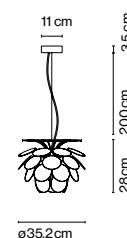

ø132 cm

Exuberant even when turned off, the richness of the light issuing from the Discocó lamp provides direct downward illumination along with a dramatic play of lights and soft shadows.

Discocó 132

⦿ 6x E27 LED Globe (ø120) 14W

White electrical cord

[Download](#) Assembly Instructions

[Download](#) Photometric Data

[Download](#) 2D

[Download](#) 3D

[Download](#) Energy label

Range