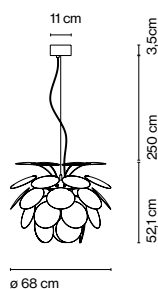

Discocó 68

ø132 cm

Exuberant even when turned off, the richness of the light issuing from the Discocó lamp provides direct downward illumination along with a dramatic play of lights and soft shadows.

Discocó 132

⦿ 6x E27 LED Globe (ø120) 14W

Discocó 88

⦿ 3x E27 LED Globe (ø120) 14W

⦿ 3x E27 HSGSA/C/UB 77W

Discocó 68

⦿ 3x E27 LED Globe (ø120) 14W

⦿ 3x E27 HSGSA/C/UB 57W

Discocó 53

⦿ E27 LED Globe (ø120) 14W

⦿ E27 HSGSA/C/UB 116W

Discocó 35

⦿ E14 HSGSP/C/UV 46W

⦿ E14 LED 5W

35 opaque discs made in moulded ABS. Chromed sphere.

- White (Ral 9003)
- Matte Grey (Ral 7037)
- Matte Beige (Ral 1001)
- Black-gold (Ral 9004-Gold)

White electrical cord

[Download](#) Assembly Instructions

[Download](#) Photometric Data

[Download](#) 2D

[Download](#) 3D

[Download](#) Energy label

Range