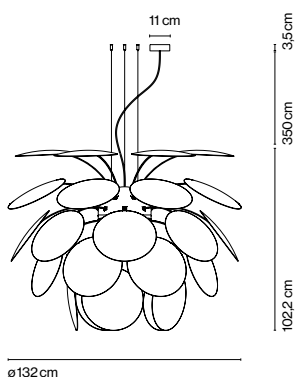

Discocó 132