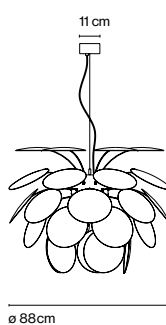

Discocó 88

ø132 cm

Exuberant even when turned off, the richness of the light issuing from the Discocó lamp provides direct downward illumination along with a dramatic play of lights and soft shadows.

Discocó 132

⦿ 6x E27 LED Globe (ø120) 14W

Discocó 88

⦿ 3x E27 LED Globe (ø120) 14W

⦿ 3x E27 HSGSA/C/UB 77W

Discocó 68

⦿ 3x E27 LED Globe (ø120) 14W

⦿ 3x E27 HSGSA/C/UB 57W

Discocó 53

⦿ E27 LED Globe (ø120) 14W

⦿ E27 HSGSA/C/UB 116W

Discocó 35

⦿ E14 HSGSP/C/UV 46W

⦿ E14 LED 5W

35 opaque discs made in moulded ABS. Chromed sphere.

- White (Ral 9003)
- Matte Grey (Ral 7037)
- Matte Beige (Ral 1001)
- Black-gold (Ral 9004-Gold)

White electrical cord

[Download](#) Assembly Instructions

[Download](#) Photometric Data

[Download](#) 2D

[Download](#) 3D

[Download](#) Energy label

Range