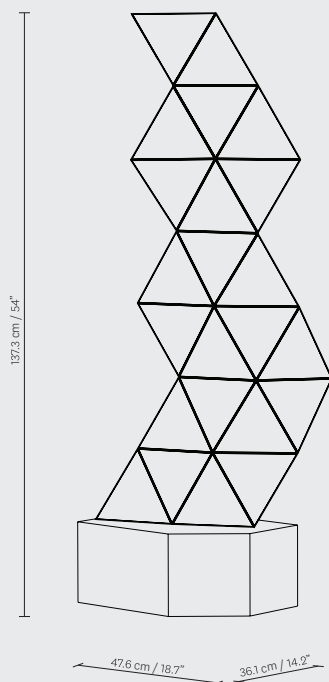

Tokio.

—
tri light

TRI LIGHT FLOOR LAMP

In addition to TRI LIGHT product family is a floor lamp made of milled aluminium modules placed on a concrete base. As a unique piece this light sculpture will make a distinctive mark no matter where it is placed.

TECHNICAL DATA

Modular structure in anodized aluminium. Concrete base. Different color finishes. LED, 2.3w per module. 2700K-4000K adjustable. CRI90. Dimmable. Programmable. Available as 23 and 33 modules standard sizes. Custom sizes available. 110 V - 240 V

DIMENSIONS

TRI23F

TRI33F