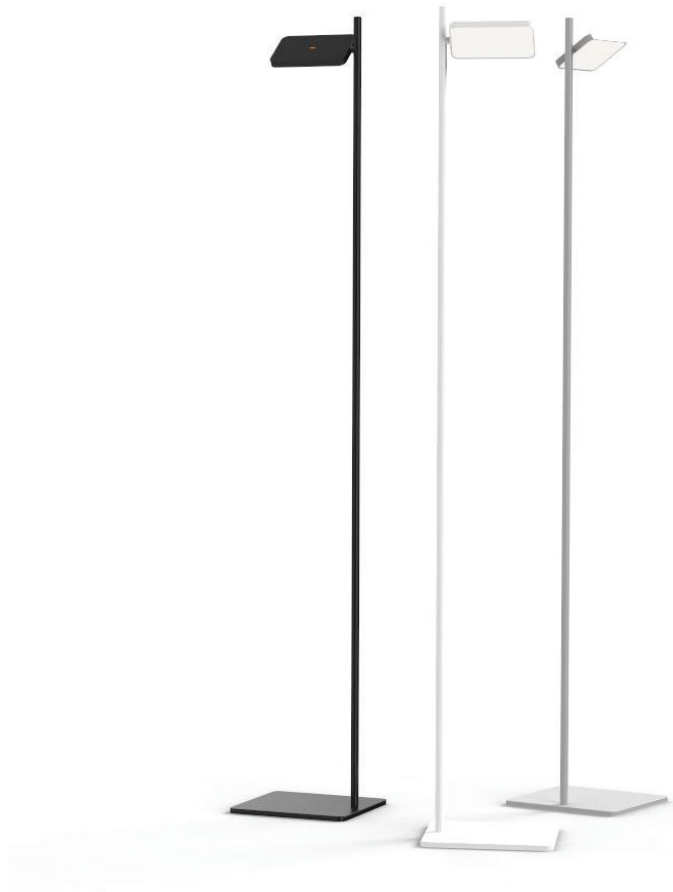

TALIA TABLE

DESCRIPTION

Talia's refined and compact design embraces only the essential elements to fulfill its purpose. Smart and powerful, Talia is designed for maximum light control, pairing fully dimmable and glare-free flat panel technology with 360° post rotation and 180° shade rotation to satisfy both task and ambient lighting needs alike. Talia Table also features wireless induction charging to accommodate mobile devices + USB port for added convenience. Available in both Table and Floor standing models, Talia is offered in 6 elegant colorway and metallic accent combinations to provide a refined touch to any setting and decor.

WHITE
MATTE/GLOSS
+ CHROME

GREY
MATTE/GLOSS
+ CHROME

BLACK
MATTE/GLOSS
+ BRASS

DIMENSIONS

TALIA TABLE

TALIA FLOOR

DESCRIPTION

Talia's refined and compact design embraces only the essential elements to fulfill its purpose. Smart and powerful, Talia is designed for maximum light control, pairing fully dimmable and glare-free flat panel technology with 360° post rotation and 180° shade rotation to satisfy both task and ambient lighting needs alike. Talia is offered in 6 elegant colorway and metallic accent combinations to provide a refined touch to any setting and decor.

PRODUCT CODES

Talia Floor (Black):	TALI FLR BLK
Talia Floor (Black/Brass):	TALI FLR BLK/BRA
Talia Floor (Grey):	TALI FLR GRY
Talia Floor (Grey/Silver):	TALI FLR GRY/SLV
Talia Floor (White):	TALI FLR WHT
Talia Floor (White/Silver):	TALI FLR WHT/SLV

PACKAGING WEIGHT AND DIMENSIONS

Talia Floor:	7.5LBS	33.2" X 11.9" X 2.1"
	3.5KGS	84cm X 30cm X 5.3cm

NOTES

Custom requests can be considered on volume orders

Pablo

FINISHES

DIMENSIONS

TALIA FLOOR