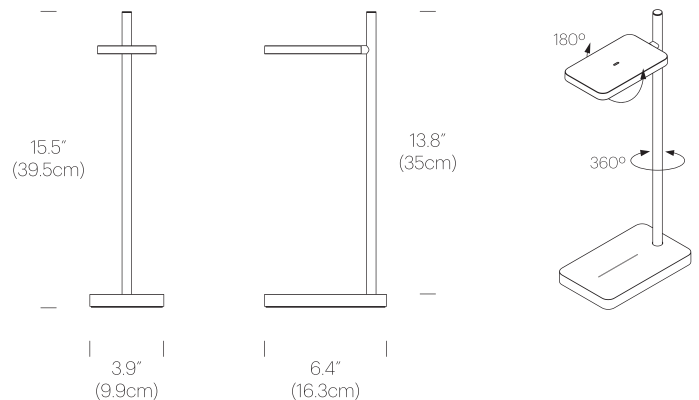

Color Rendition Index: 90 CRI

Cable length: 6'(183cm)

Power supply: 24W

CERTIFICATIONS

PRODUCT CODES

Talia Table (Black):	TALI TBL BLK
Talia Table (Black/Brass):	TALI TBL BLK/BRA
Talia Table (Grey):	TALI TBL GRY
Talia Table (Grey/Silver):	TALI TBL GRY/SLV
Talia Table (White):	TALI TBL WHT
Talia Table (White/Silver):	TALI TBL WHT/SLV

PACKAGING WEIGHT AND DIMENSIONS

Talia Table:	3.2LBS	18" X 8.1" X 2.2"
	1.5KGS	46cm X 20.5cm X 6cm

NOTES

Custom requests can be considered on volume orders

FINISHES

WHITE
MATTE/GLOSS

GREY
MATTE/GLOSS

BLACK
MATTE/GLOSS

WHITE
MATTE/GLOSS
+ CHROME

GREY
MATTE/GLOSS
+ CHROME

BLACK
MATTE/GLOSS
+ BRASS

DIMENSIONS

TALIA TABLE

TALIA FLOOR

DESCRIPTION

Talia's refined and compact design embraces only the essential elements to fulfill its purpose. Smart and powerful, Talia is designed for maximum light control, pairing fully dimmable and glare-free flat panel technology with 360° post rotation and 180° shade rotation to satisfy both task and ambient lighting needs alike. Talia is offered in 6 elegant colorway and metallic accent combinations to provide a refined touch to any setting and decor.

PACKAGING WEIGHT AND DIMENSIONS

Talia Floor:	7.5LBS	33.2" X 11.9" X 2.1"
	3.5KGS	84cm X 30cm X 5.3cm

NOTES

Custom requests can be considered on volume orders

Pablo

FINISHES

DIMENSIONS

TALIA FLOOR