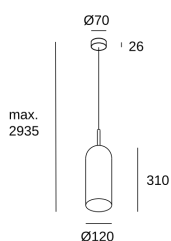

**Glam 310mm**

Josep Patsi

00-8107-DN-12

Pendant Glam 310mm E14 9W Matte gold

**TECHNICAL FEATURES**

Luminaire total power : 9W

Structure material : Steel

Structure finish : Matte gold

LUMINOTECHNIC FEATURES

Lampholder	Quantity	Light source power (W)
E14	1	Max. power 9W

LOGISTICS

Net weight (kg): 0.95

Packaged weight (kg): 1.68