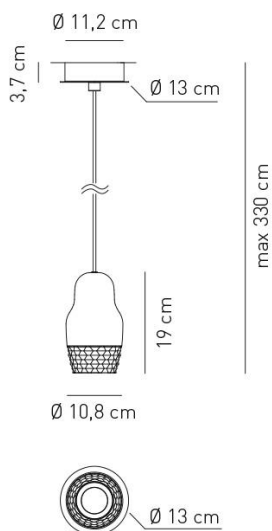

SP FEDOR 1

Design by Dima Loginoff

Collection consisting of recessed downlight and suspended lamps. Available in several colours and sizes. LED light source with GU10 fitting.

Typology: SUSPENDED LAMP

Ratings

- GU10
- Downlight
- Surface installation over holes
- Supply voltage ~220-240V
- Switch mode: on-off
- Aluminum/glass shade

Product code composition

kg 1.21 m³ 0.04

FEDORA

Type	Article	Colours	Finish	Source
SP	FEDOR 1	RO rose gold + glass	BC white varnished metal	GU1 GU10 LED 1 x Max 7,5W only LED bulbs 220-240VAc
		BR bronze + glass		
		CR chrome + glass		