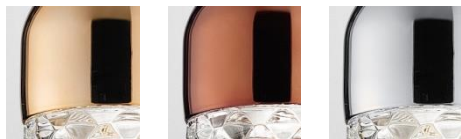

SP FEDOR 1

Design by Dima Loginoff

Collection consisting of recessed downlight and suspended lamps. Available in several colours and sizes. LED light source with GU10 fitting.

Typology: SUSPENDED LAMP

Ratings

- GU10
- Downlight
- Surface installation over holes
- Supply voltage ~220-240V
- Switch mode: on-off
- Aluminum/glass shade

Product code composition

kg 1.21 m³ 0.04

FEDORA

Type	Article	Colours	Finish	Source
SP	FEDOR 1	RO rose gold + glass	BC white varnished metal	GU1 GU10 LED 1 x Max 7,5W only LED bulbs 220-240VAc
		BR bronze + glass		
		CR chrome + glass		

CE IP20 **LED**

example composition code | SP | FEDOR1 | CR | BC | GU1

For optional accessories please refer to our pricelist, website or contact our representatives

Available colors

RO
Rose Gold

BR
Bronze