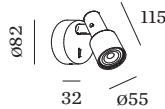

PAR16 _____

Socket GU10 _____

max. 12 W _____

PHYSICAL

Diameter 55 mm _____

Height 115 mm _____

0.33 kg _____

incl. switch on/off _____

Tilt min 90° _____

Tilt max 90° _____

Rotation 330° _____

ELECTRICAL

100 - 240 V _____

Total connected power 8.6 W _____

PC1 _____

Safety distance 0.3 m _____